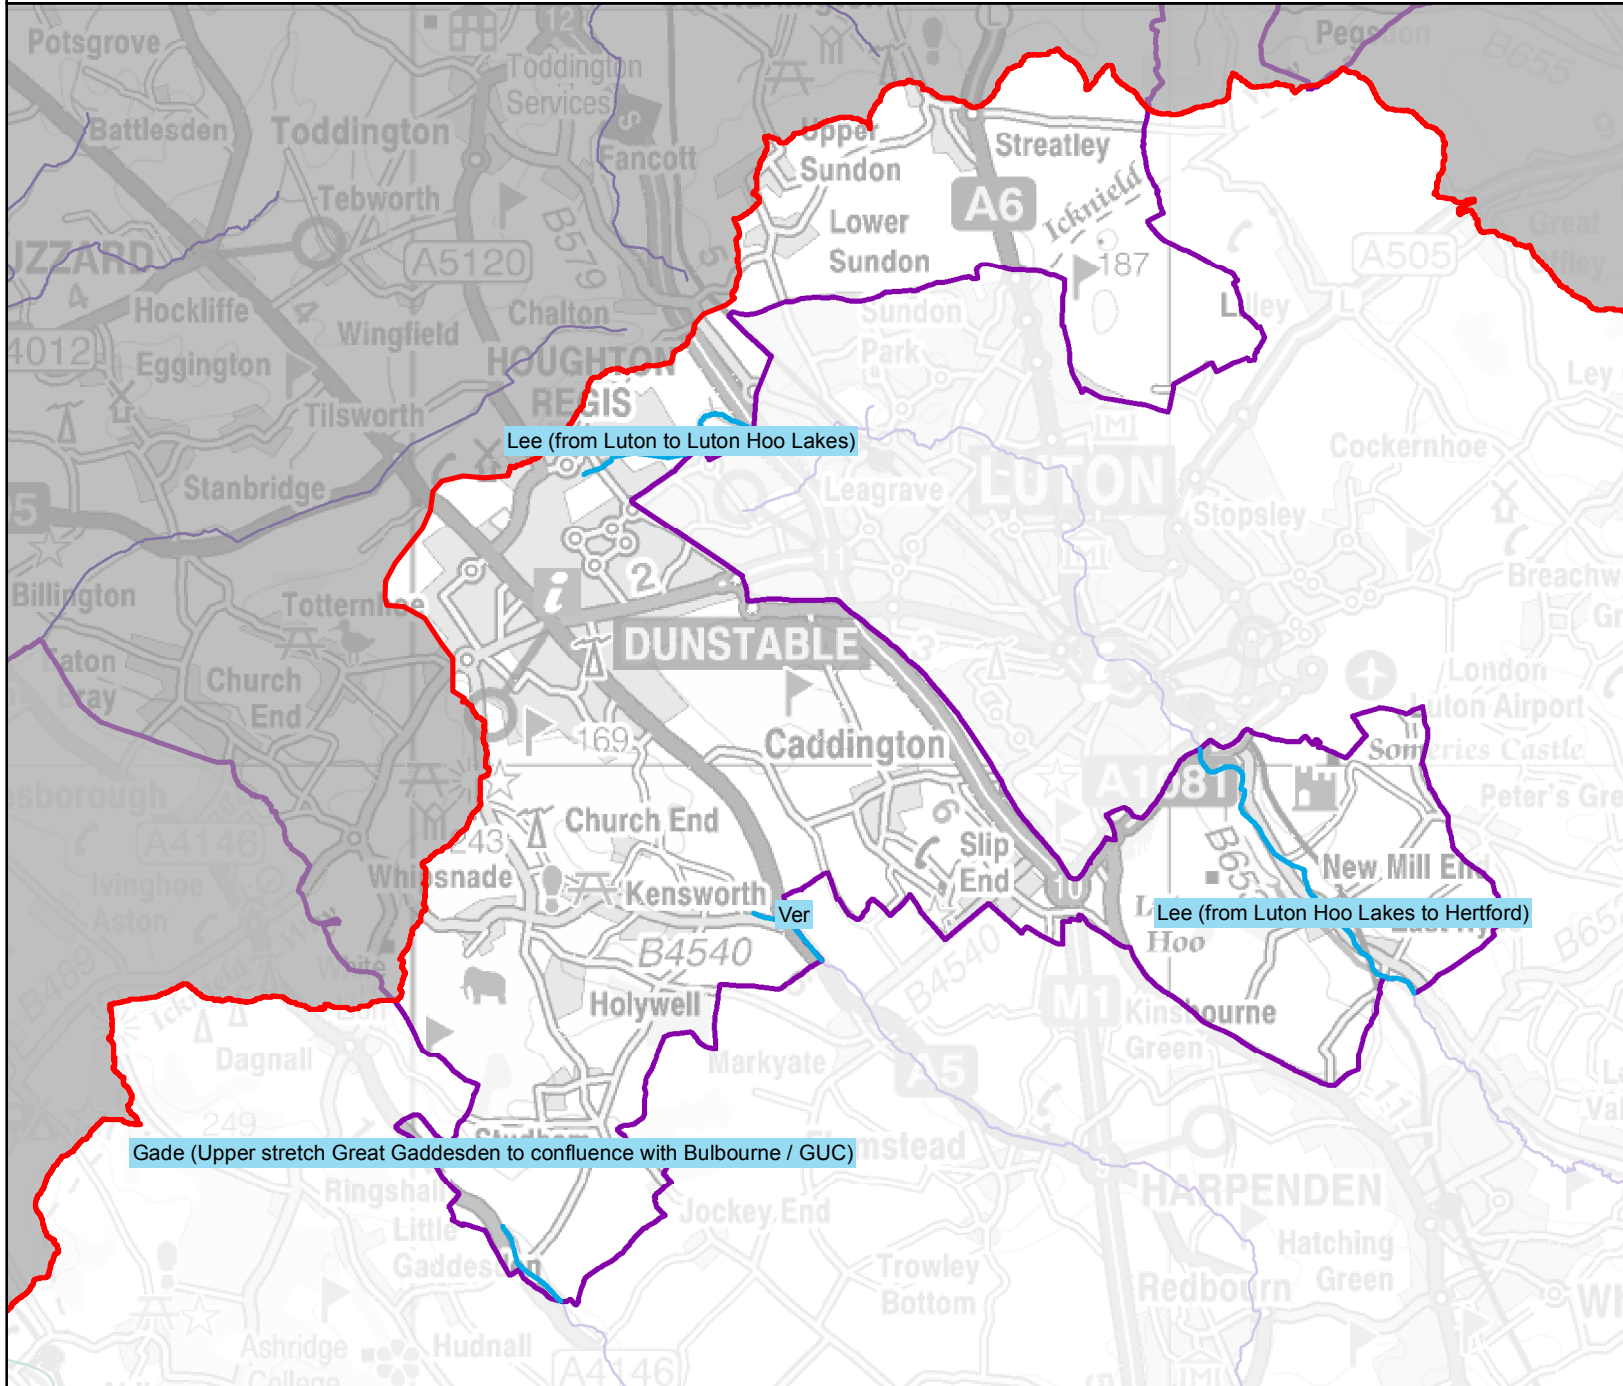

# Unitary Authority of Central Bedfordshire in the Hertfordshire and North London Water Management Area

### Legend

- Hertfordshire & North London Area Boundary
- Central Bedfordshire Rivers
- Unitary Authority of Central Bedfordshire

© Environment Agency Copyright and/or database rights 2019.  
© Ordnance Survey copyright and/or database rights 2019.  
All rights reserved. Ordnance Survey Licence No 100024198.