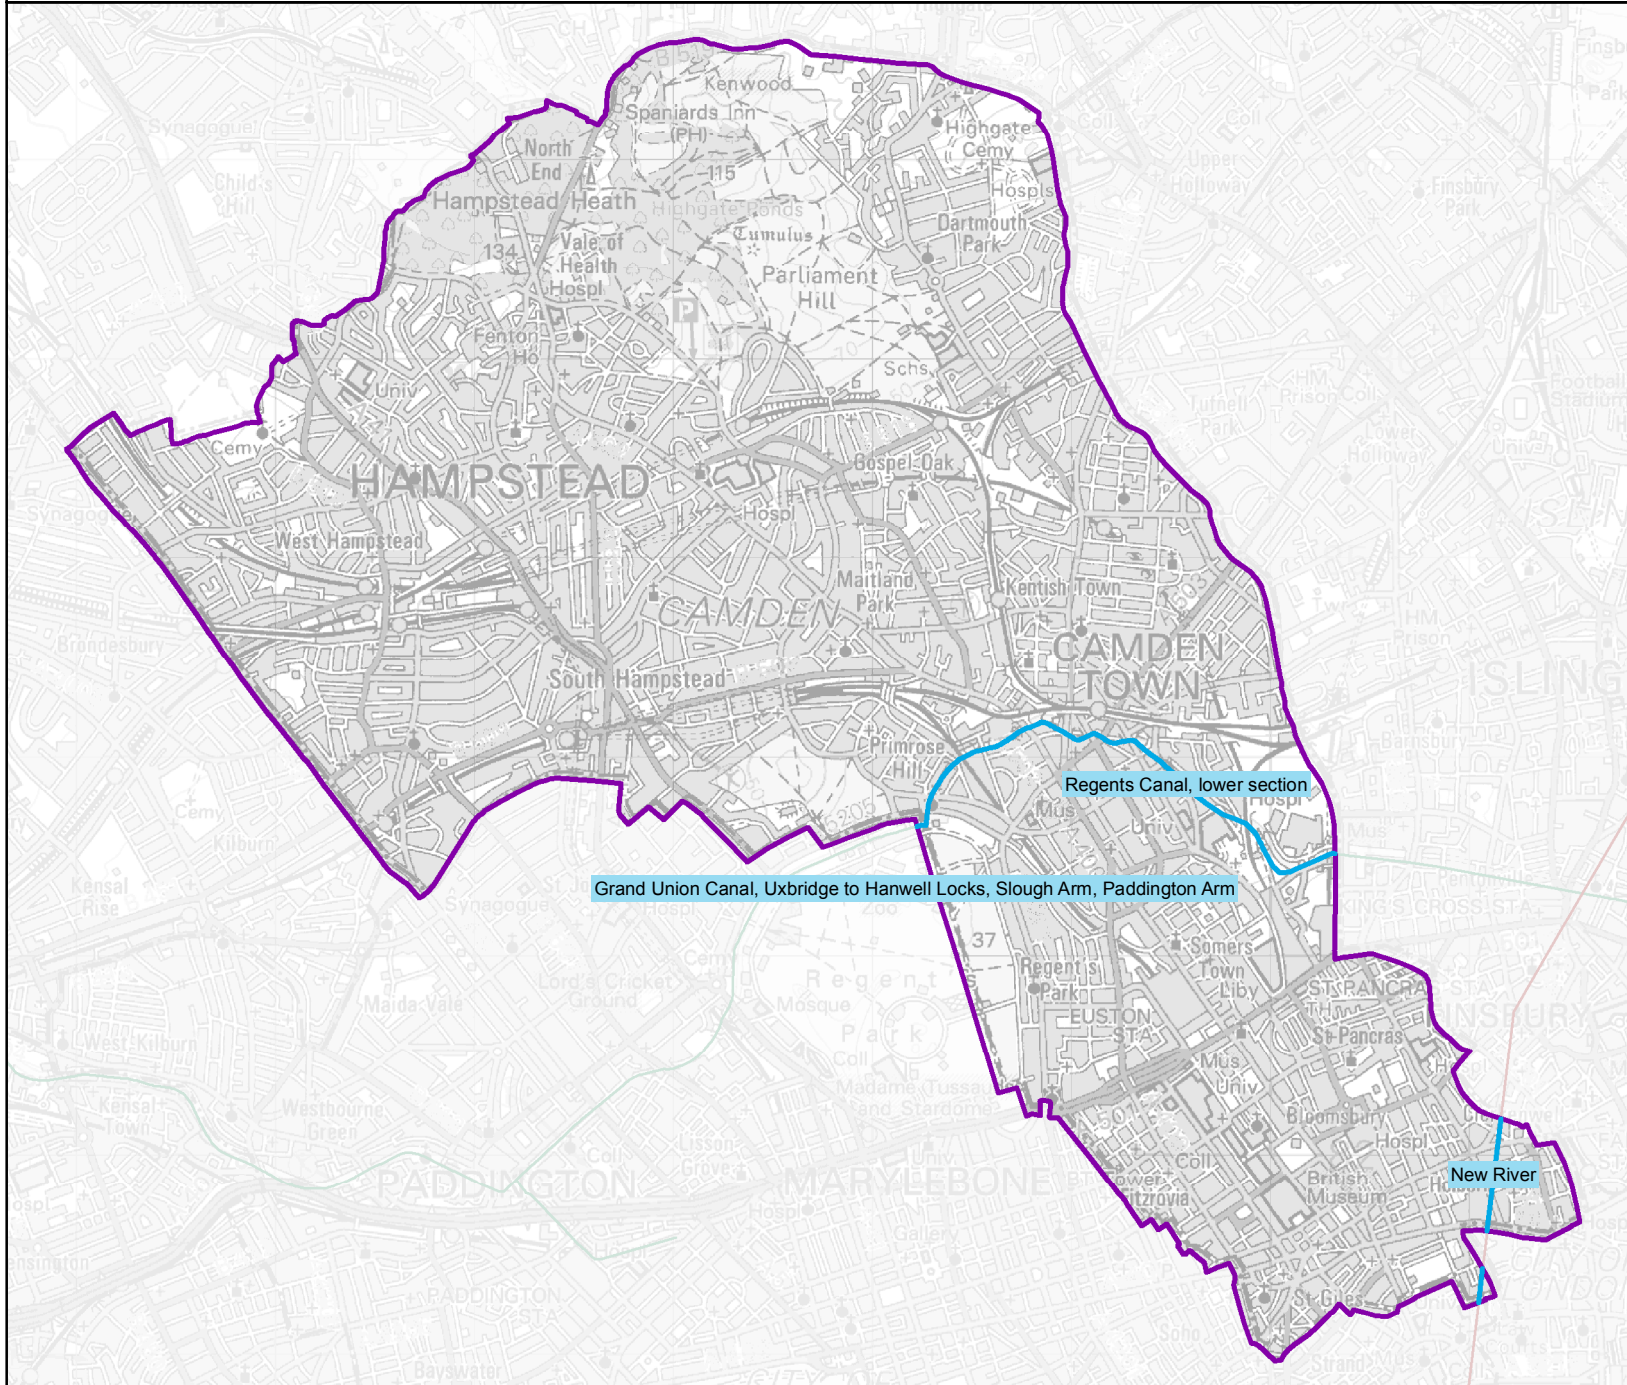

# London Borough of Camden in the Hertfordshire and North London Water Management Area

## Legend

- Camden Rivers
- London Borough of Camden

© Environment Agency Copyright and/or database rights 2019.  
© Ordnance Survey copyright and/or database rights 2019.  
All rights reserved. Ordnance Survey Licence No 100024198.