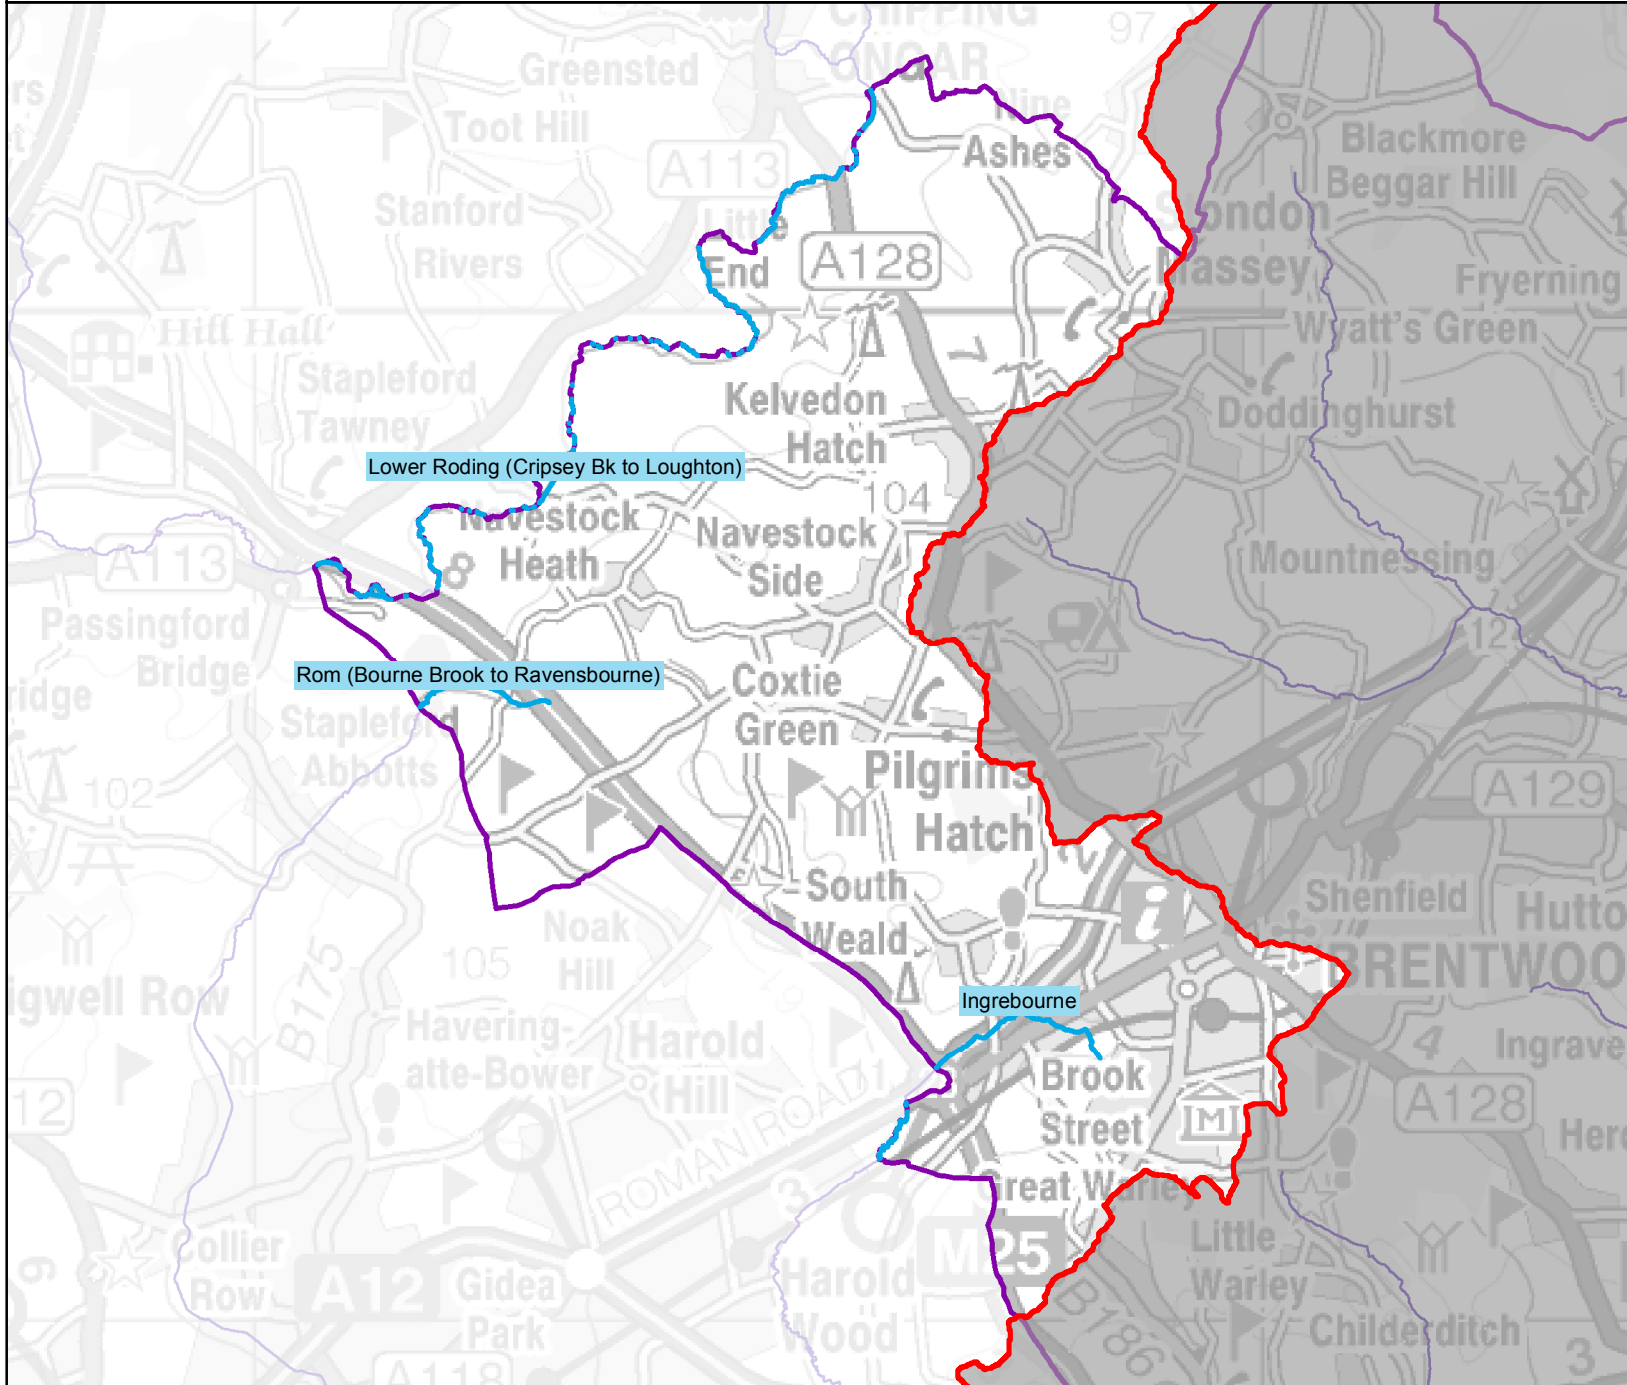

District Council of Brentwood in the Hertfordshire and North London Water Management Area

Legend

- Hertfordshire & North London Area Boundary
- Brentwood Rivers
- District Council of Brentwood

© Environment Agency Copyright and/or database rights 2019.
© Ordnance Survey copyright and/or database rights 2019.
All rights reserved. Ordnance Survey Licence No 100024198.