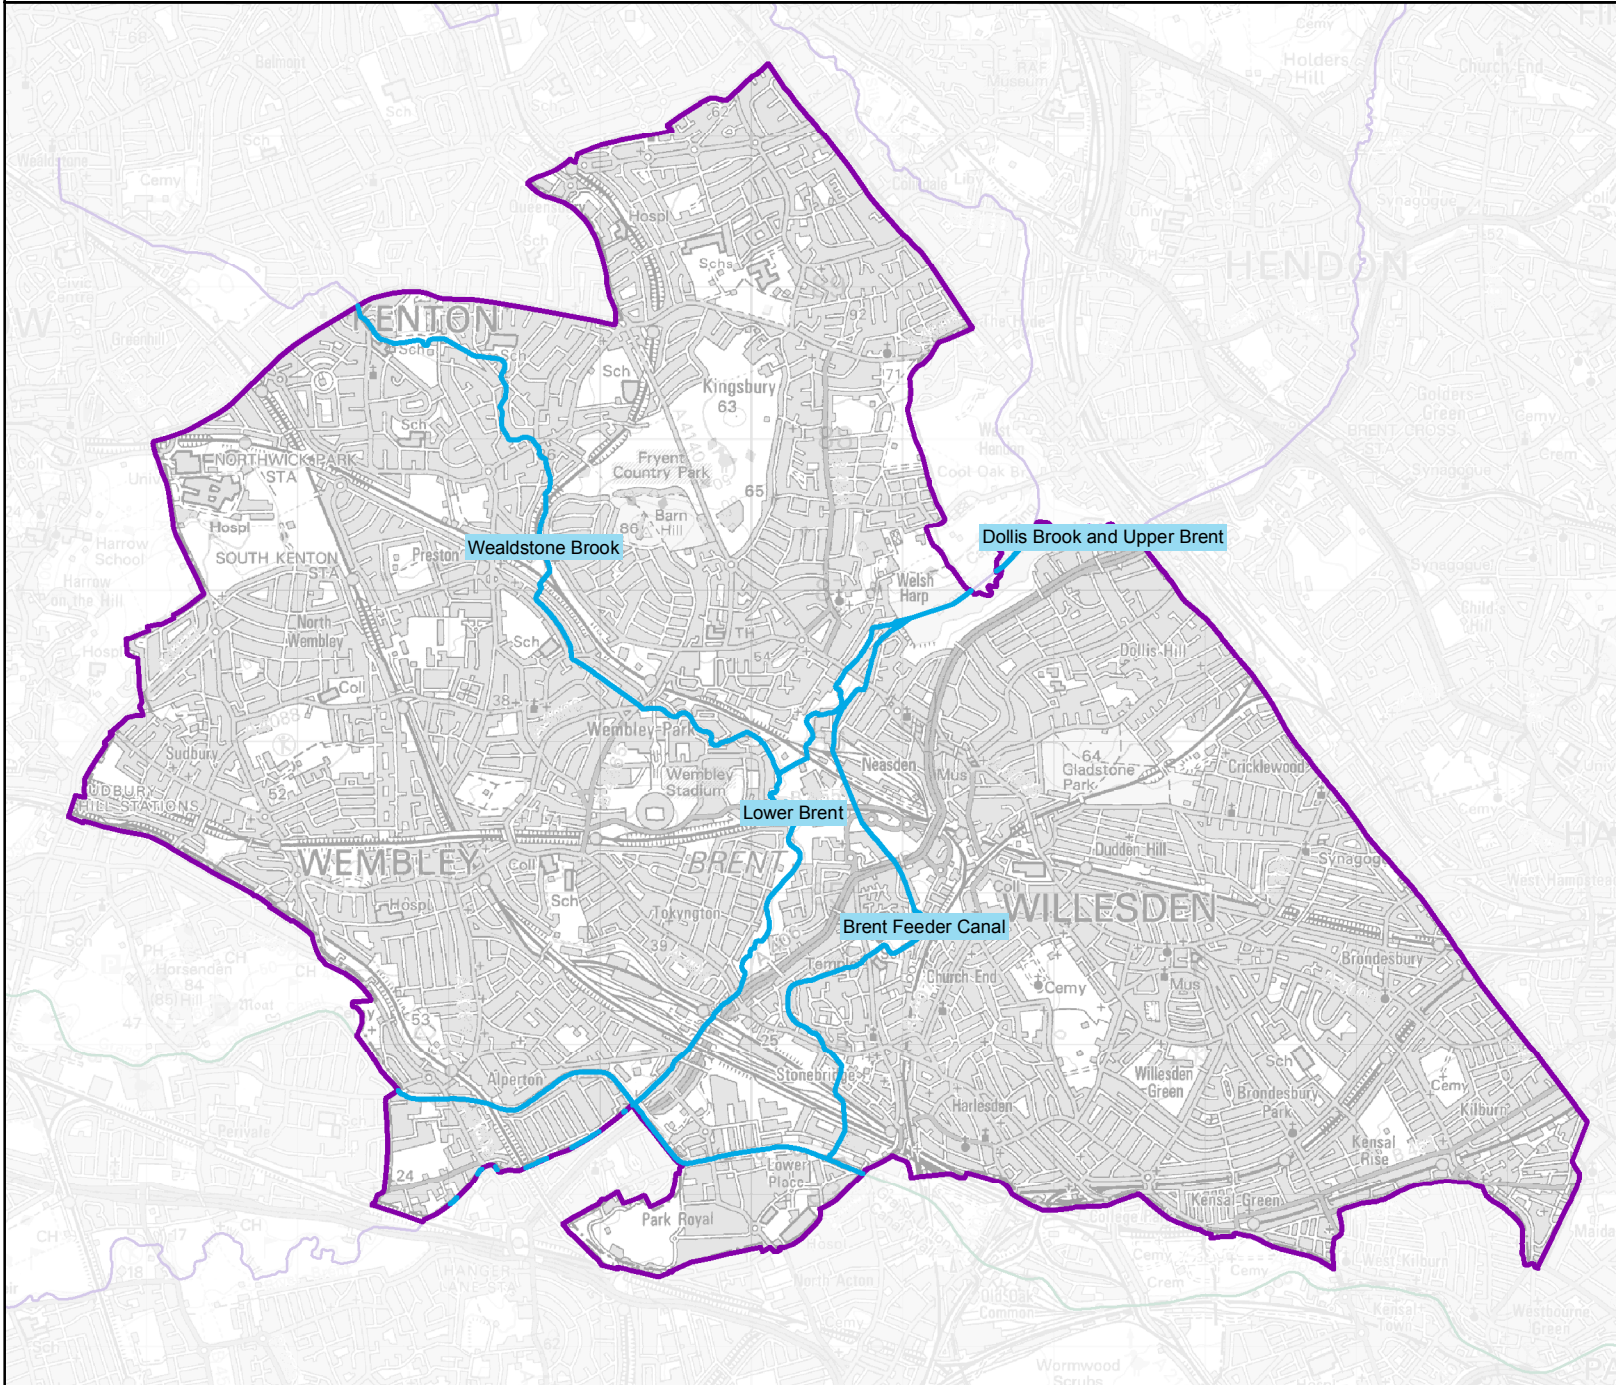

London Borough of Brent in the Hertfordshire and North London Water Management Area

Legend

 Brent Rivers

 London Borough of Brent

© Environment Agency Copyright and/or database rights 2019.
© Ordnance Survey copyright and/or database rights 2019.
All rights reserved. Ordnance Survey Licence No 100024198.