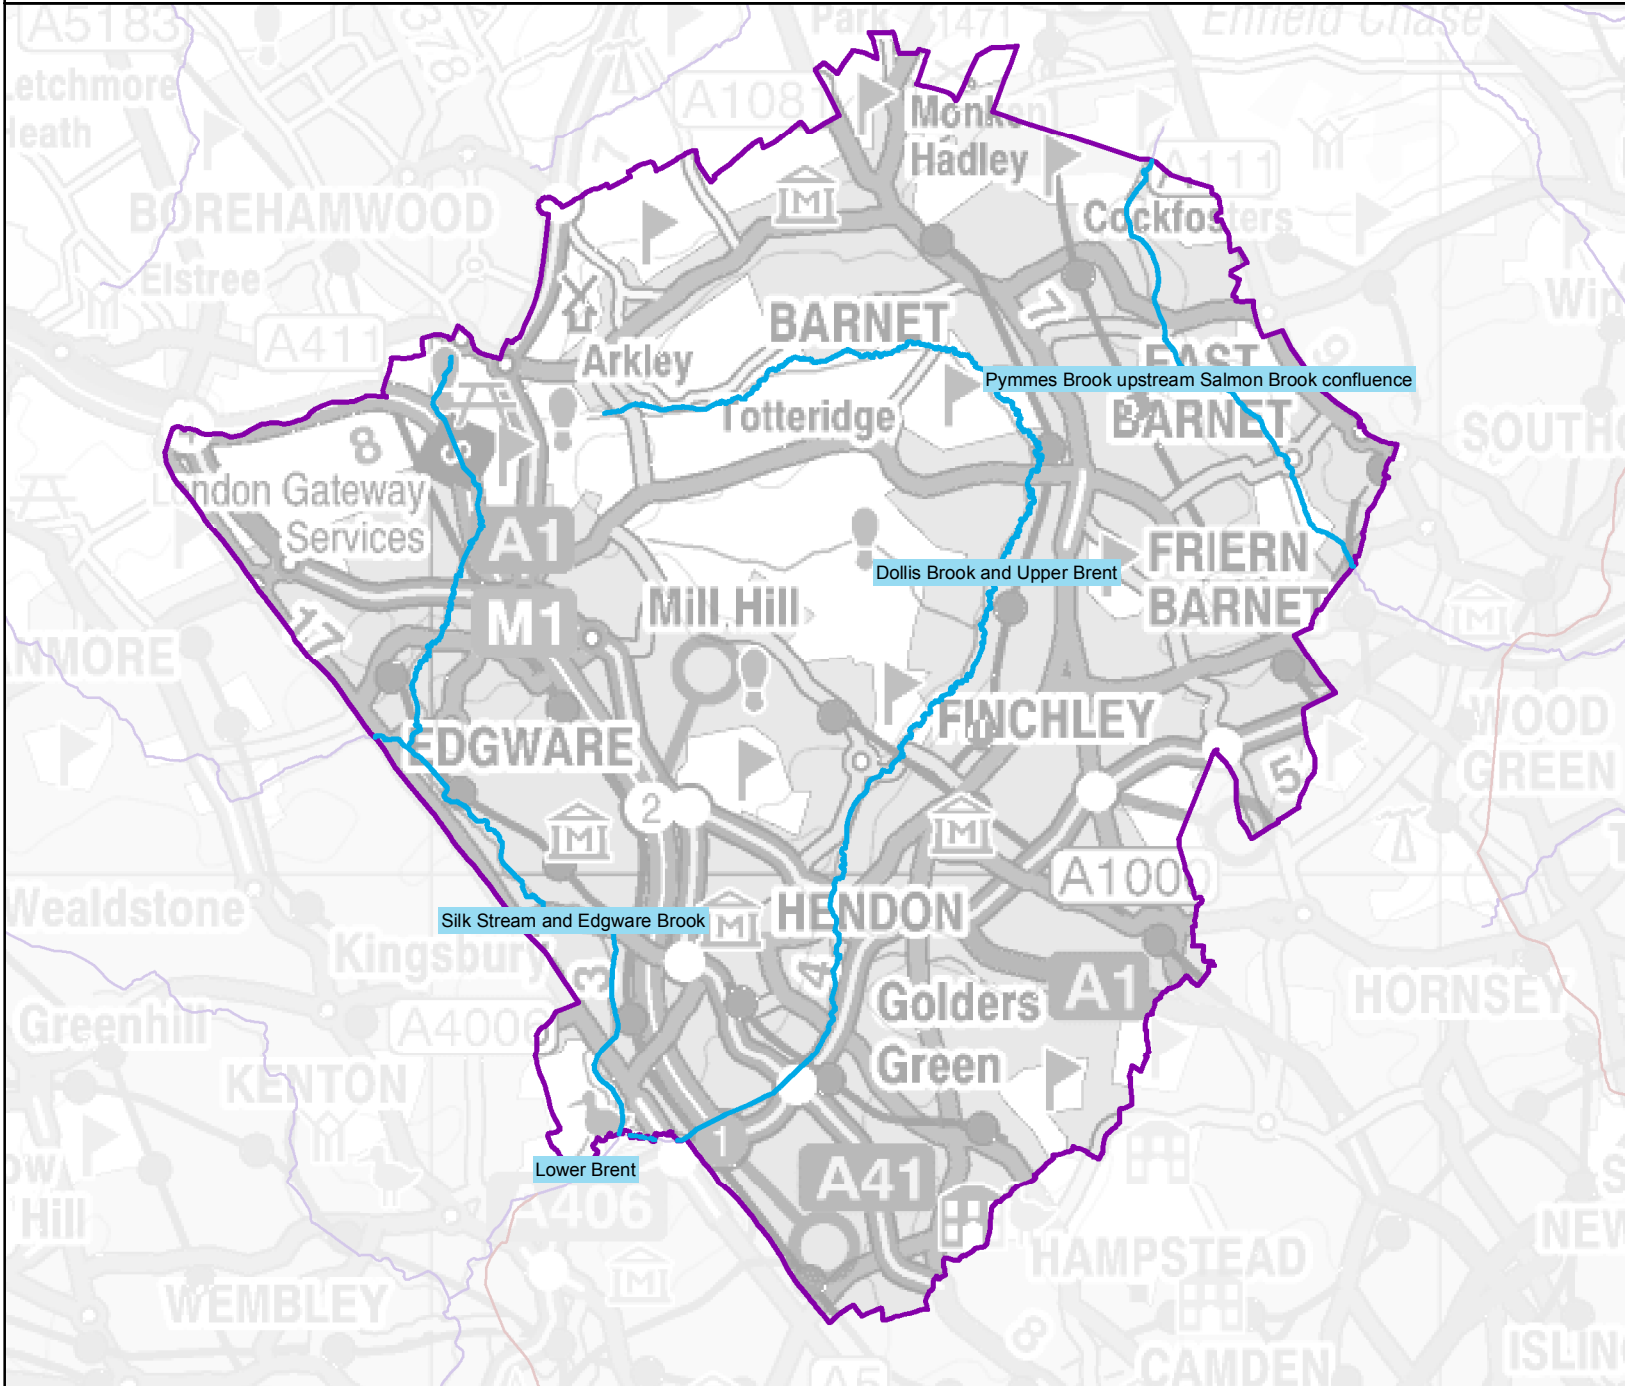

London Borough of Barnet in the Hertfordshire and North London Water Management Area

Legend

-  Barnet Rivers
-  London Borough of Barnet

© Environment Agency Copyright and/or database rights 2019.
© Ordnance Survey copyright and/or database rights 2019.
All rights reserved. Ordnance Survey Licence No 100024198.