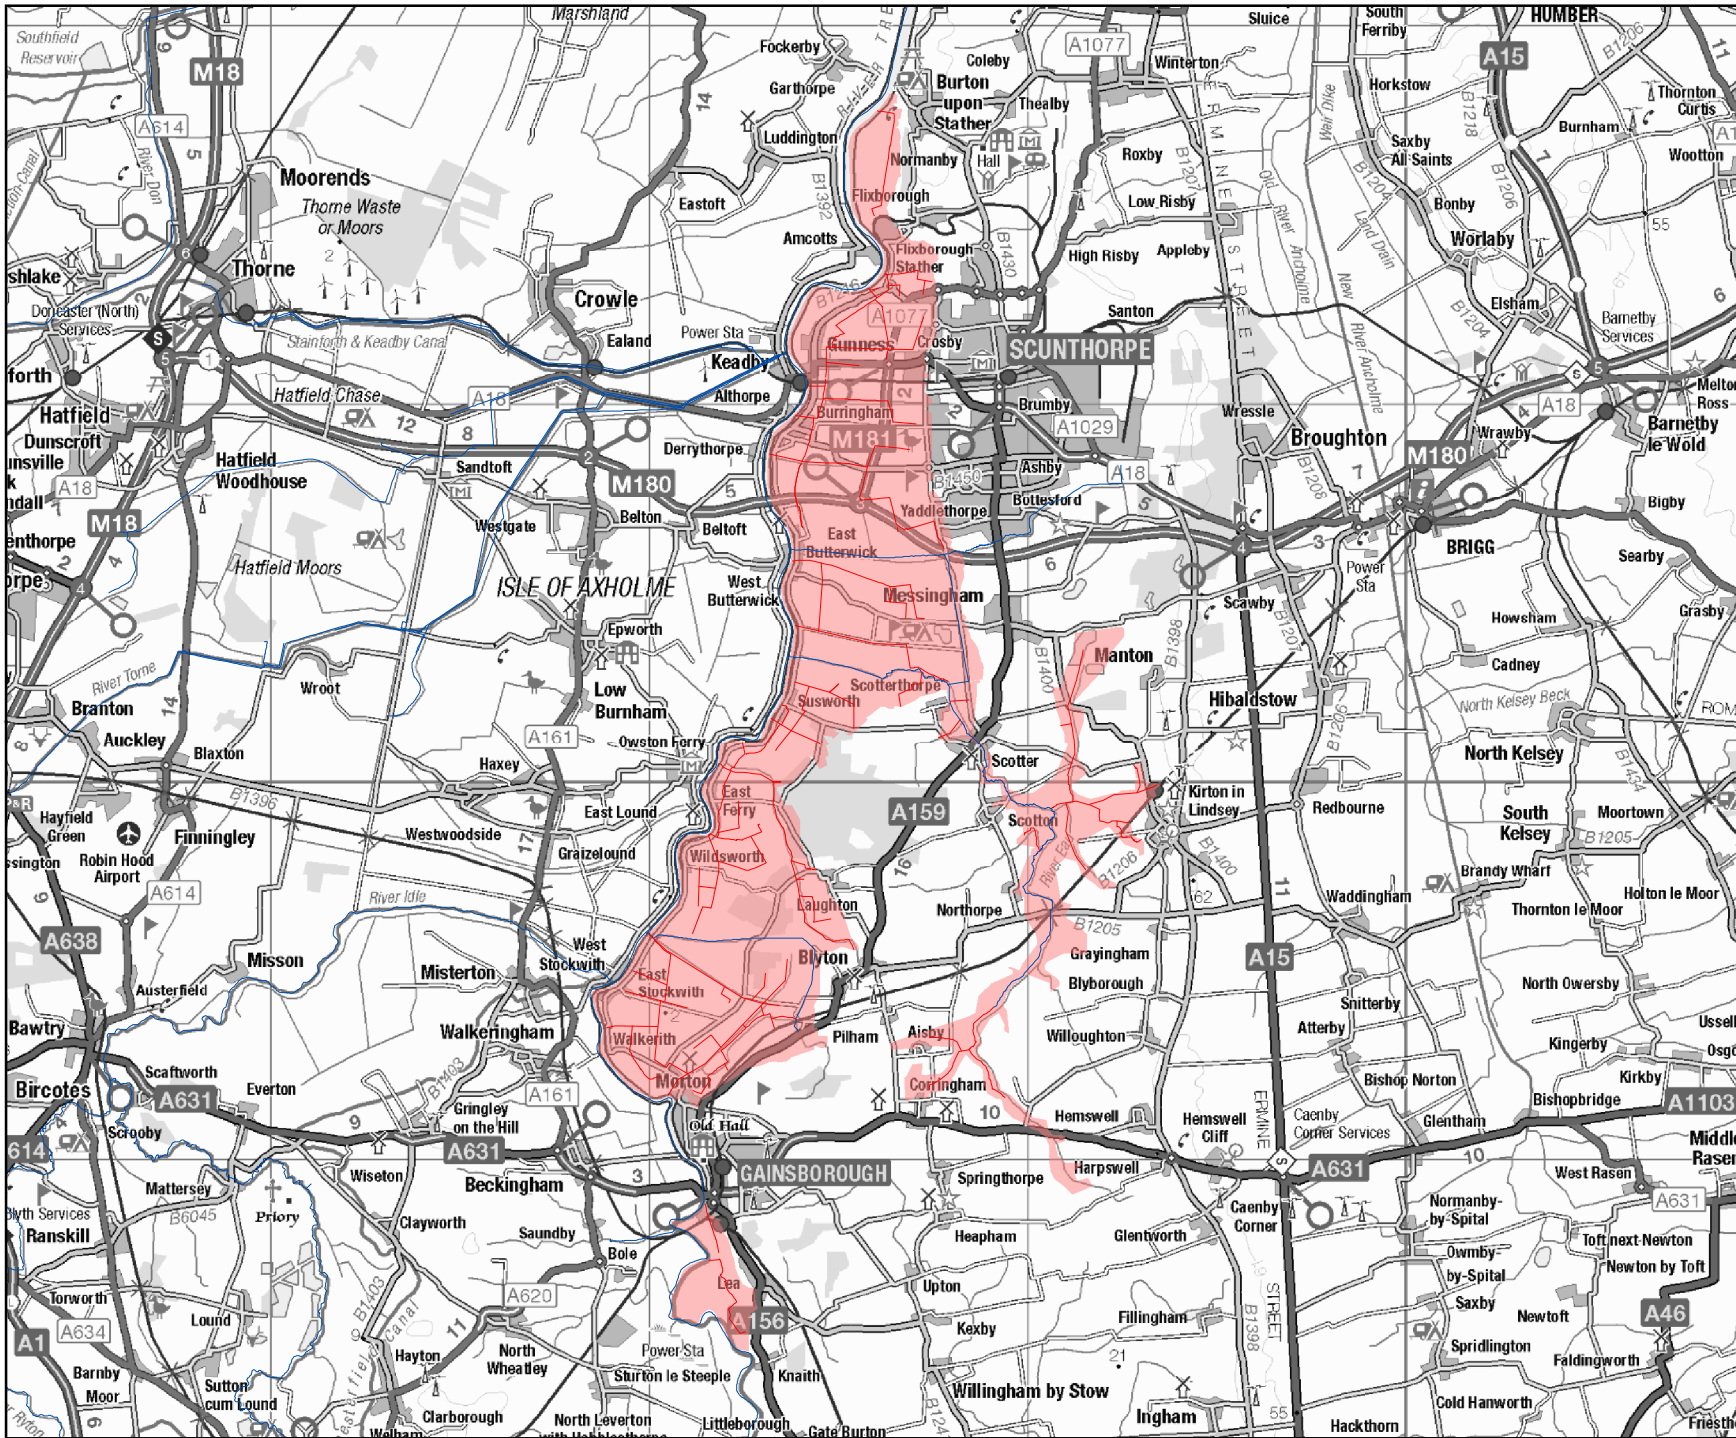

Scunthorpe and Gainsborough IDB Water Management Area and Watercourses

Scale 1:200,000
Date created: 26 July 2021

Legend

- S&G watercourses
- Main River
- S&GWMB

© Environment Agency copyright and/or database rights 2021.
© Ordnance Survey copyright and/or database rights 2021.
All rights reserved. Ordnance Survey Licence No 100024198.