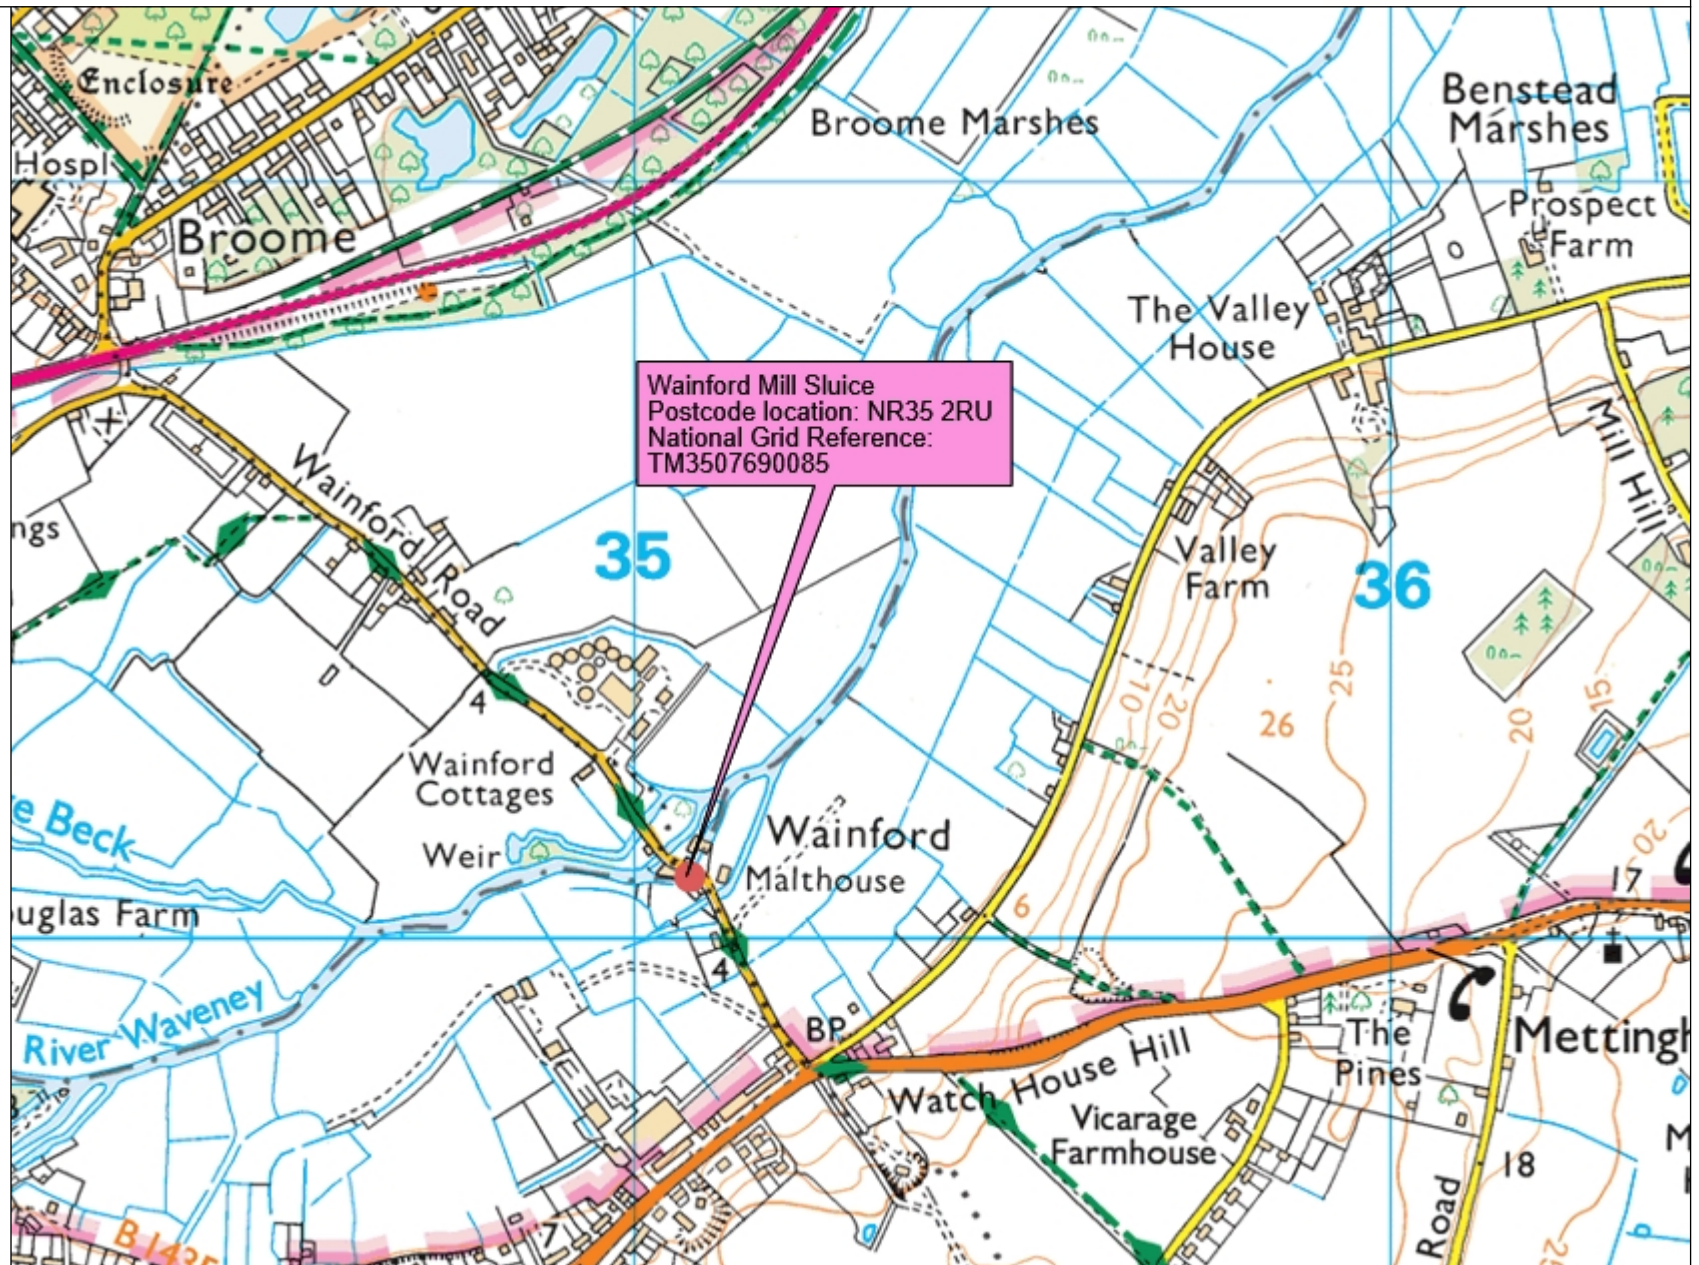

Wainford Mill Sluice Location Plan

Legend

1: 10,000

0 250

Metres