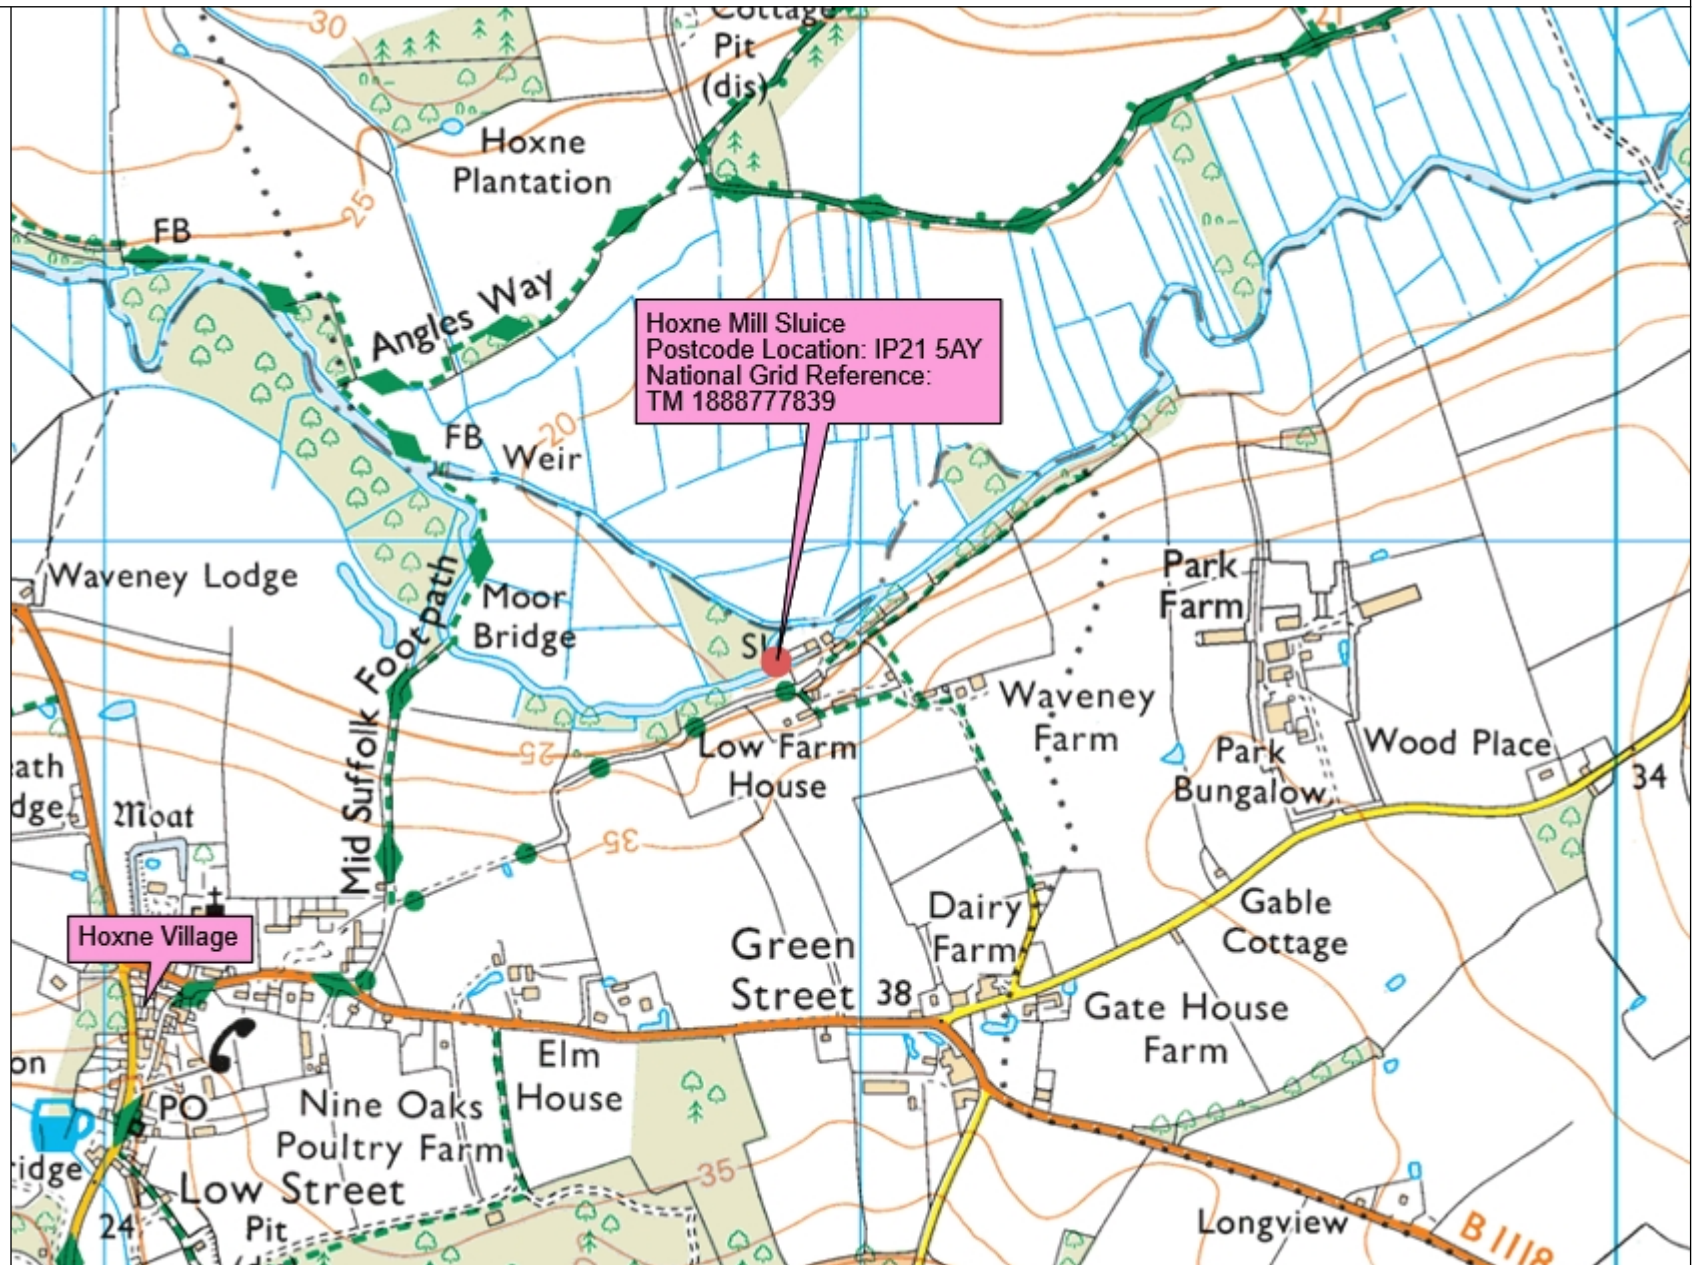

Hoxne Mill Sluice Location Plan

Legend

1: 10,000

0 250

Metres