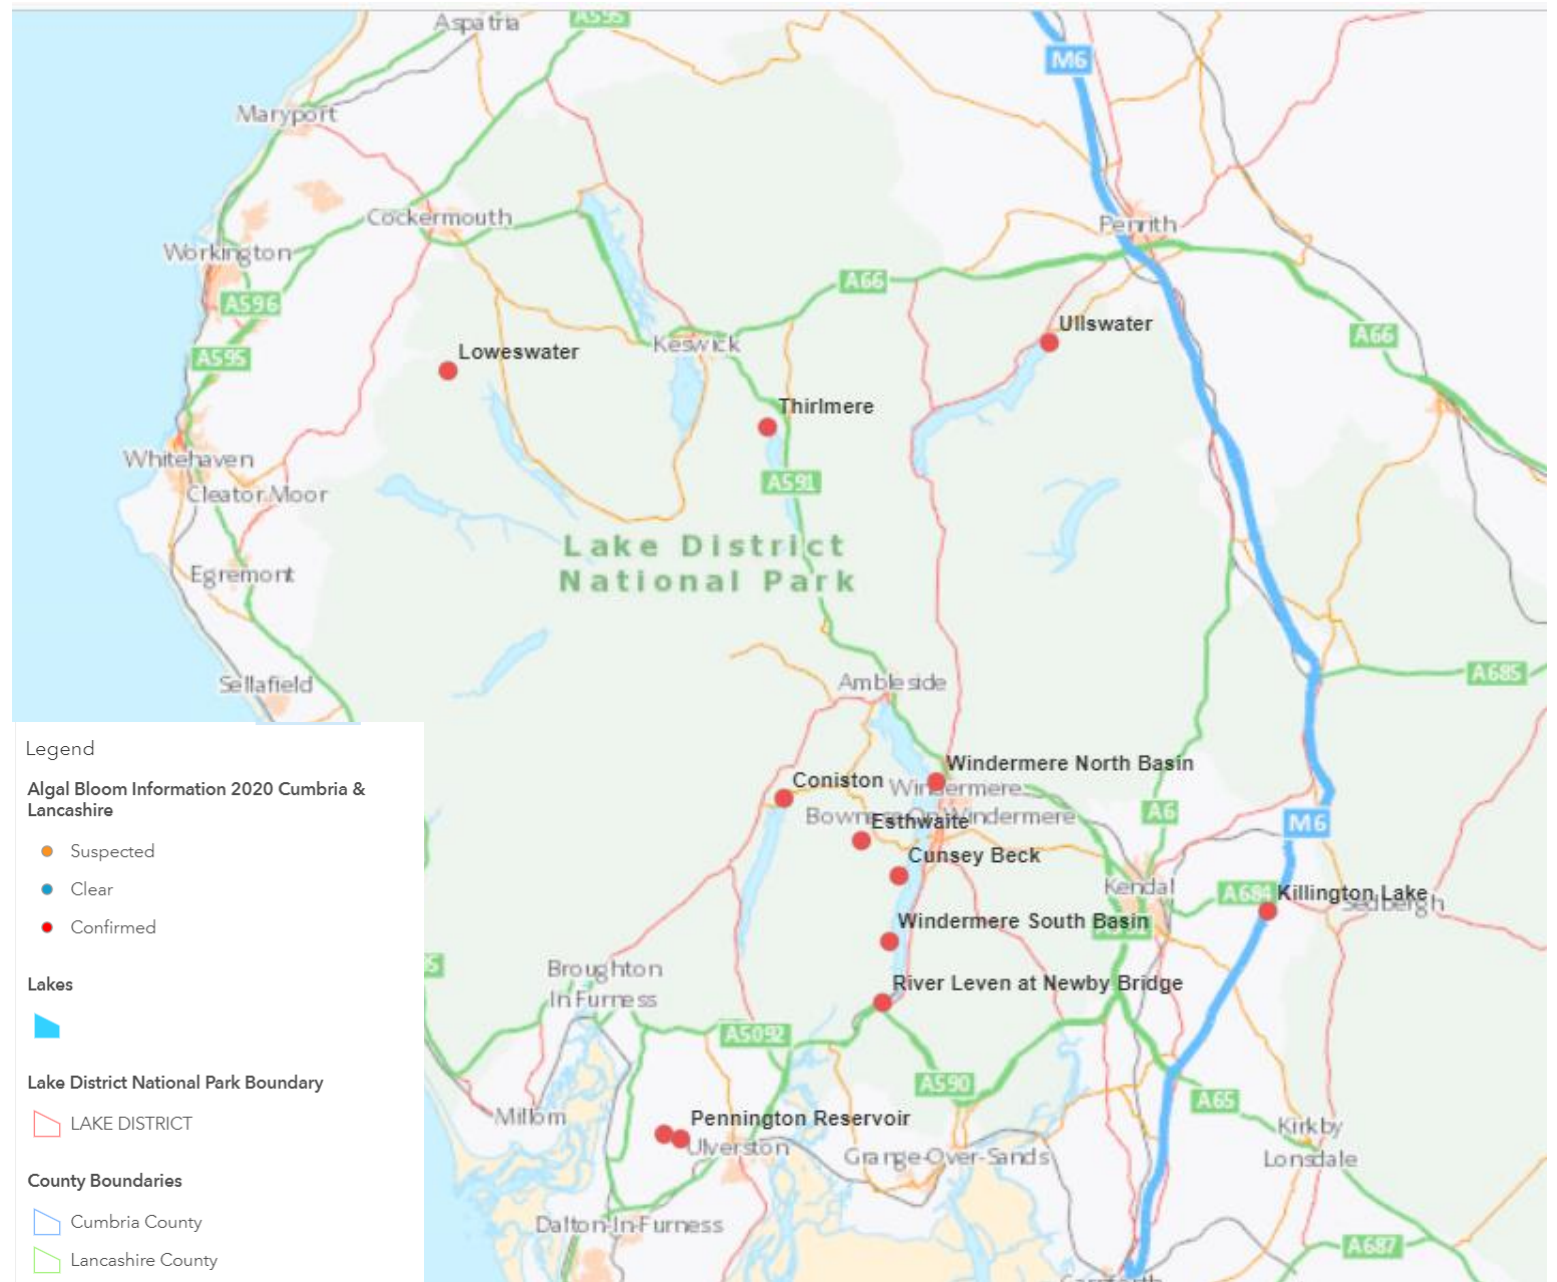

Cumbria and Lancashire Algal Bloom Status Map

Date 22 December 2023

Cumbria

[Click here for advice on algal blooms for the public and landowners](#)

Waterbodies with confirmed blooms in 2023 are shown in the map opposite. If you have any sightings or any concerns then please report them to the Incident Hotline on 0800 807060.

Confirmed blooms:

- Loweswater
- Killington Lake
- River Leven at Newby Bridge
- Windermere South Basin
- Windermere North Basin
- Coniston
- Ullswater
- Esthwaite
- Cunsey Beck
- Thirlmere
- Pennington Reservoir
- Harlock Reservoir

Cumbria and Lancashire Algal Bloom Status Map

Date 22 December 2023

Lancashire

[Click here for advice on algal blooms for the public and landowners](#)

Waterbodies with confirmed blooms in 2023 are shown in the map opposite. If you have any sightings or any concerns then please report them to the Incident Hotline on 0800 807060.

Confirmed blooms:

- Slipper Hill Reservoir
- White Man's Dam
- Leeds Liverpool Canal - Burnley

County Boundaries
Cumbria County
Lancashire County