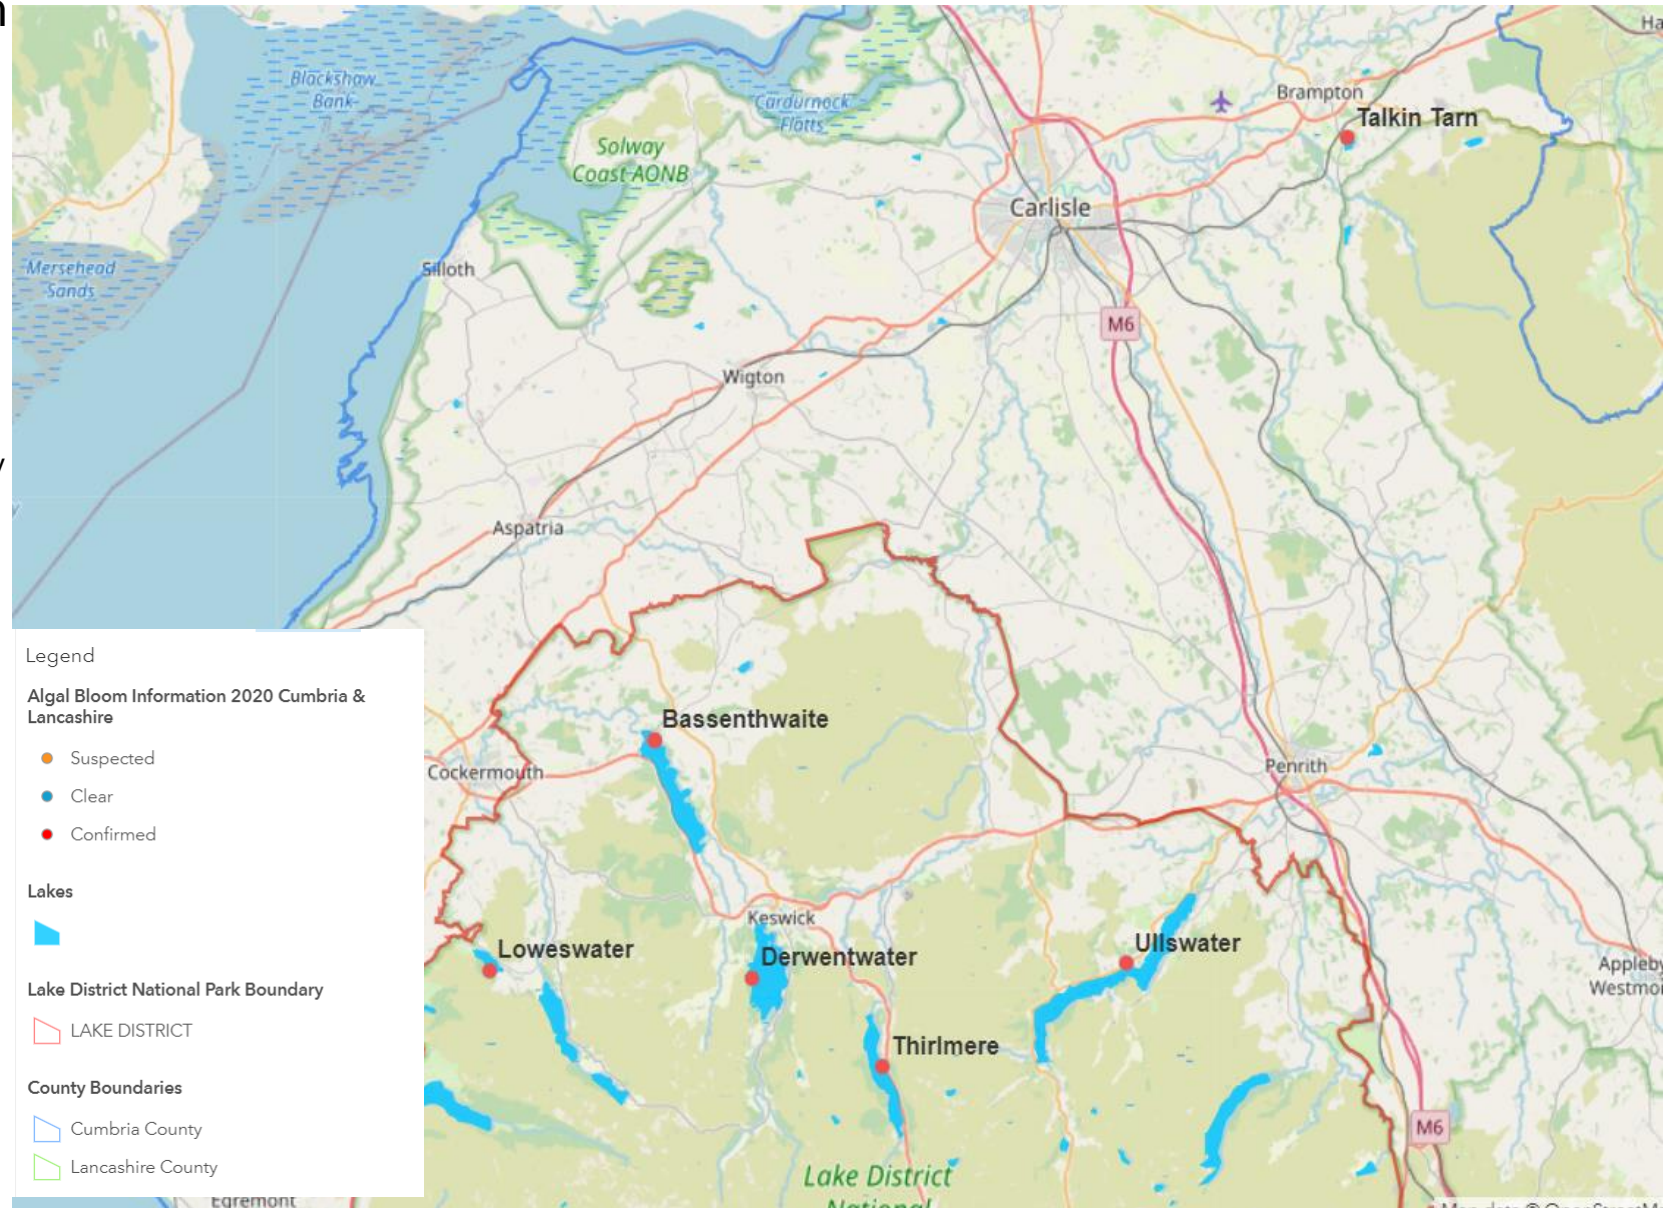

Cumbria and Lancashire Algal Bloom Status Map

Date – 30/09/2022

North Cumbria

[Click here for advice on algal blooms for the public and landowners](#)

Waterbodies with confirmed blooms in 2022 are shown in the map opposite. If you have any sightings or any concerns then please contact the Incident Hotline on 0800 807060 to report.

Confirmed blooms:

- Bassenthwaite
- Ullswater
- Derwentwater
- Thirlmere
- Loweswater
- Talkin Tarn

Cumbria and Lancashire Algal Bloom Status Map

Date – 30/09/2022

South Cumbria

[Click here for advice on algal blooms for the public and landowners](#)

Waterbodies with confirmed blooms in 2022 are shown in the map opposite. If you have any sightings or any concerns then please contact the Incident Hotline on 0800 807060 to report.

Confirmed blooms:

- Killington
- Windermere South Basin
- Windermere North Basin
- Coniston
- Urswick Tarn
- Esthwaite Water