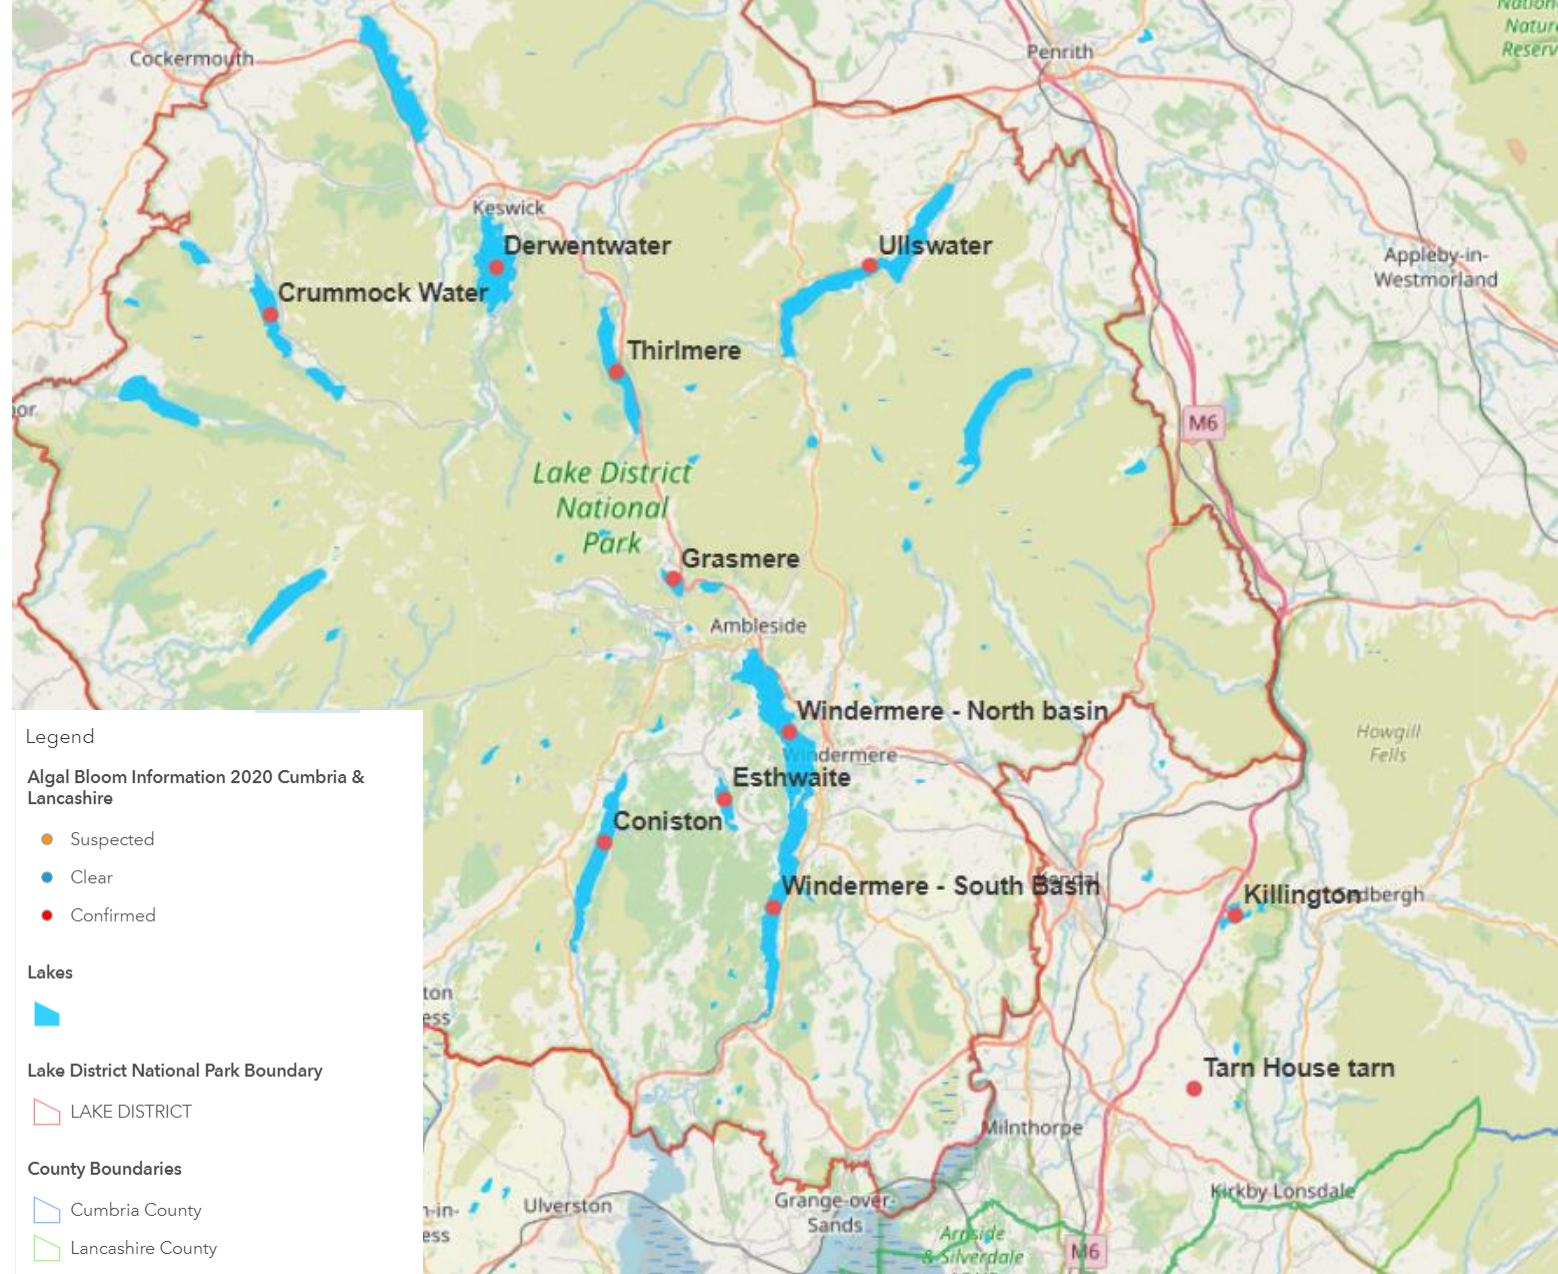

Cumbria and Lancashire Algal Bloom Status Map

Date – 29/10/2021

Cumbria

[Click here for advice on algal blooms for the public and landowners](#)

Waterbodies with confirmed blooms in 2021 are shown in the map opposite with the exact locations and last report of a suspected bloom found [here](#). If you have any sightings or any concerns then please contact the Incident Hotline on 0800 807060 to report.

Confirmed blooms:

- Derwent Water
- Windermere – North basin
- Windermere – South Basin
- Ullswater
- Coniston
- Thirlmere
- Grasmere
- Killington
- Esthwaite
- Crummock Water

Cumbria and Lancashire Algal Bloom Status Map

Date – 29/10/2021

North Cumbria

[Click here for advice on algal blooms for the public and landowners](#)

Waterbodies with confirmed blooms in 2021 are shown in the map opposite with the exact locations and last report of a suspected bloom found [here](#). If you have any sightings or any concerns then please contact the Incident Hotline on 0800 807060 to report.

Waterbodies with confirmed blooms in 2021 are shown in the map opposite with the exact locations and last report of a suspected bloom found [here](#). If you have any sightings or any concerns then please contact the Incident Hotline on 0800 807060 to report.