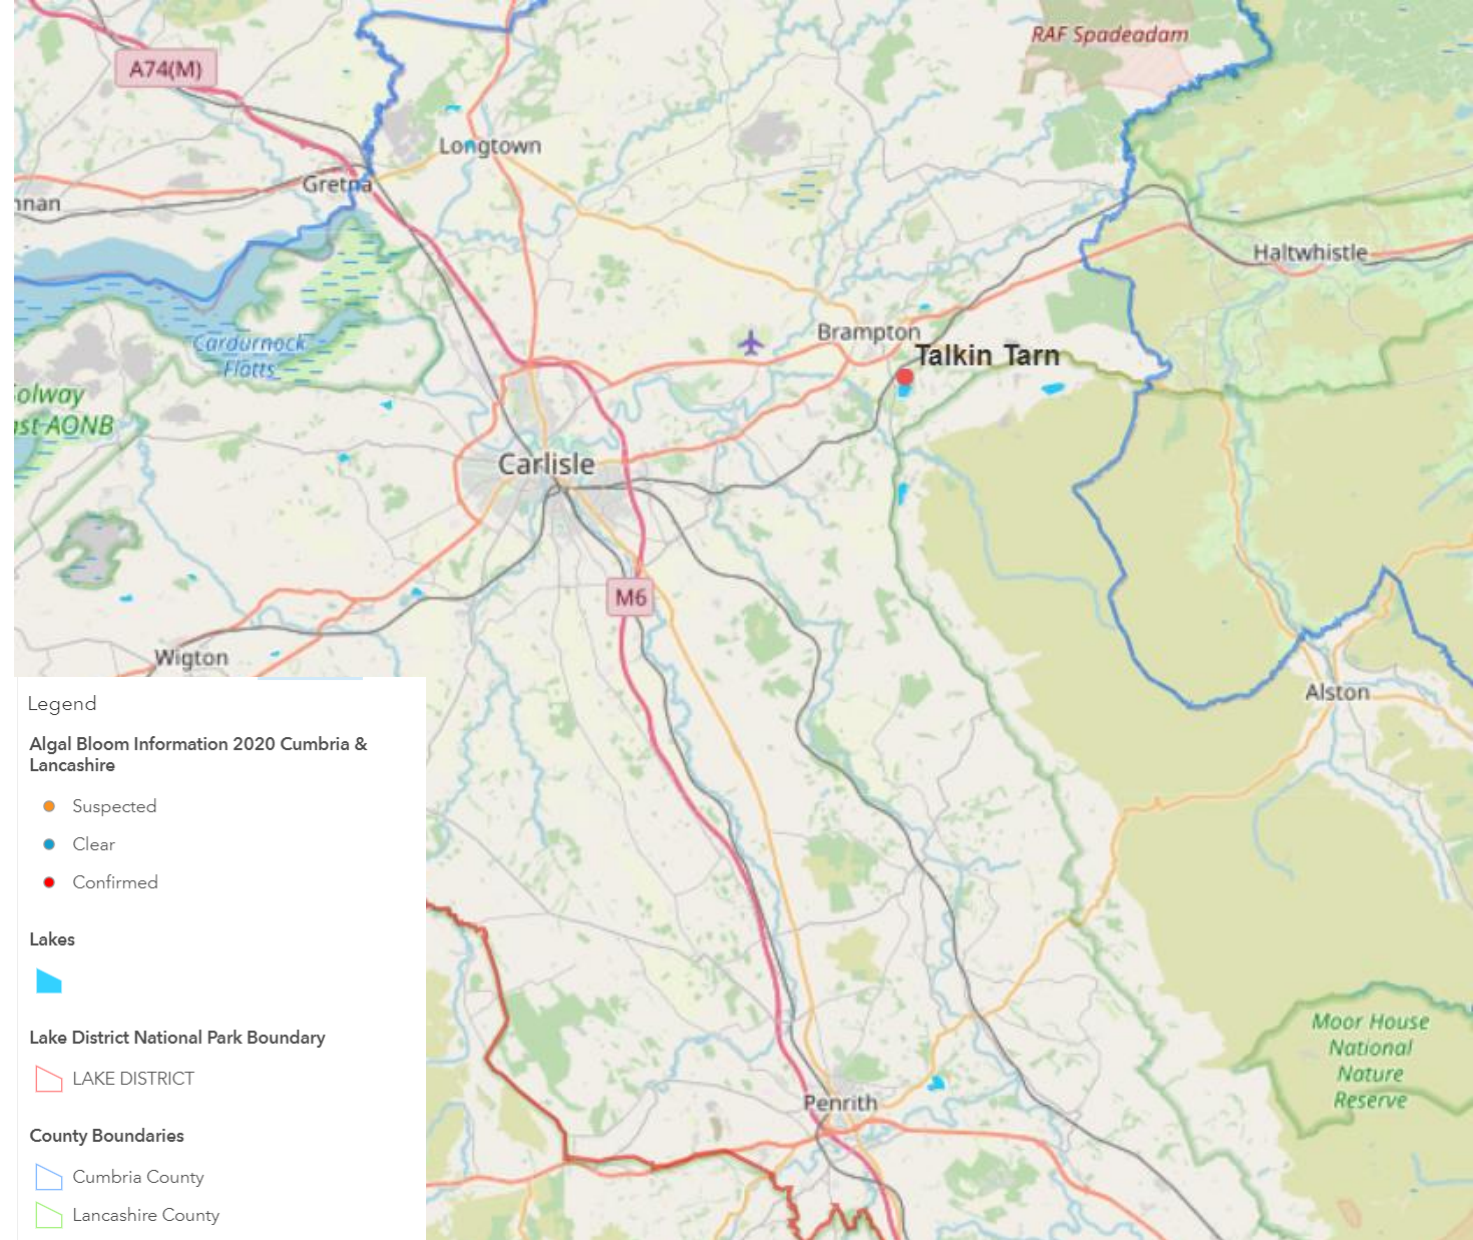

Cumbria and Lancashire Algal Bloom Status Map

Date – 29/10/2021

North Cumbria

[Click here for advice on algal blooms for the public and landowners](#)

Waterbodies with confirmed blooms in 2021 are shown in the map opposite with the exact locations and last report of a suspected bloom found [here](#). If you have any sightings or any concerns then please contact the Incident Hotline on 0800 807060 to report.

Confirmed blooms:

- Talkin Tarn