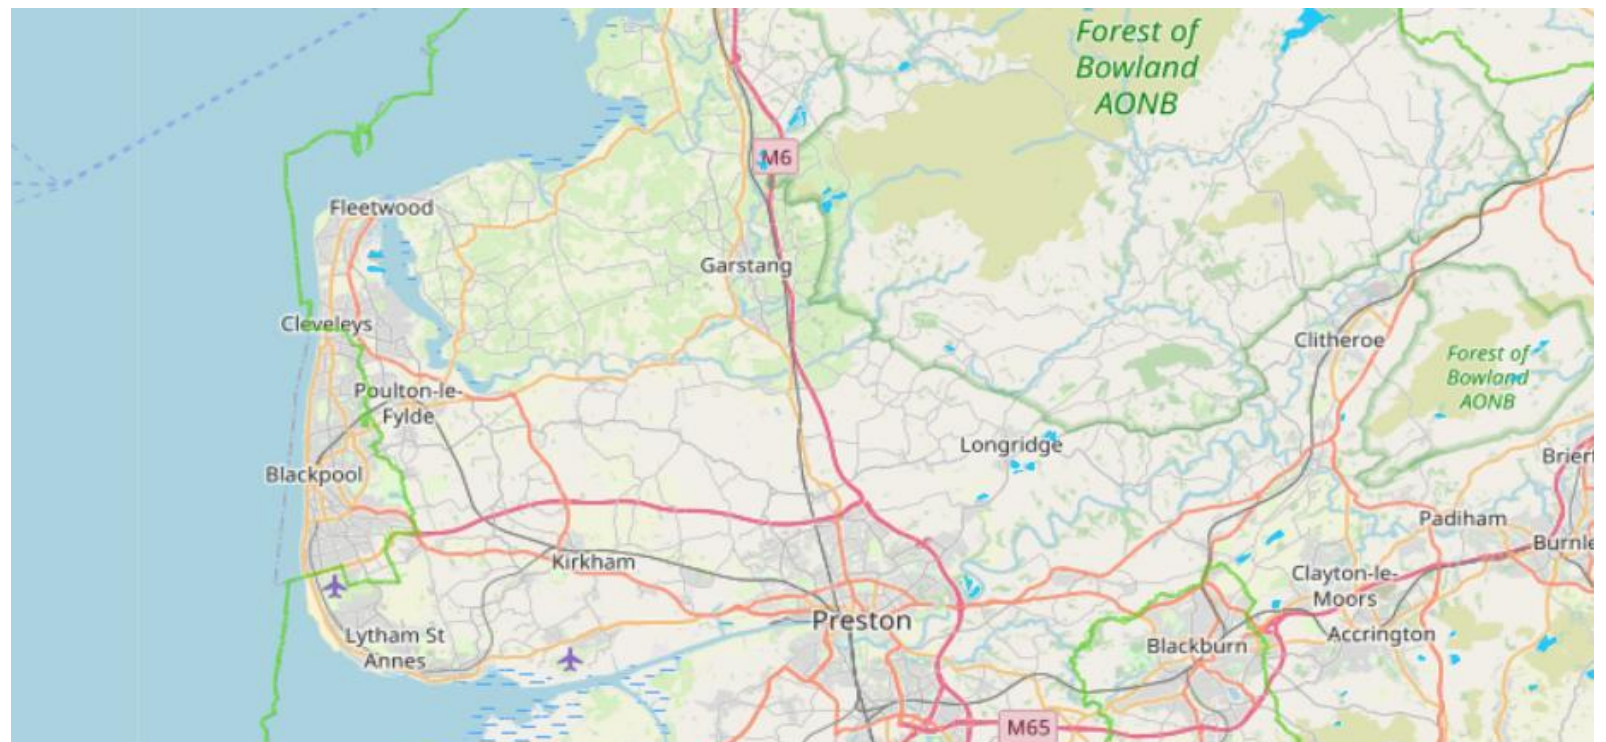

Cumbria and Lancashire Algal Bloom Status Map

Date – 28/10/2022

Lancashire

[Click here for advice on algal blooms for the public and landowners](#)

Waterbodies with confirmed blooms in 2022 are shown in the map opposite. If you have any sightings or any concerns then please contact the Incident Hotline on 0800 807060 to report.

Confirmed blooms:

- Big Lodge Water – Yarrow Valley Park
- Lake at Mesnes Park Wigan

Legend
Algal Bloom Information 2020 Cumbria & Lancashire

- Suspected
- Clear
- Confirmed

Lakes

Lake District National Park Boundary

County Boundaries