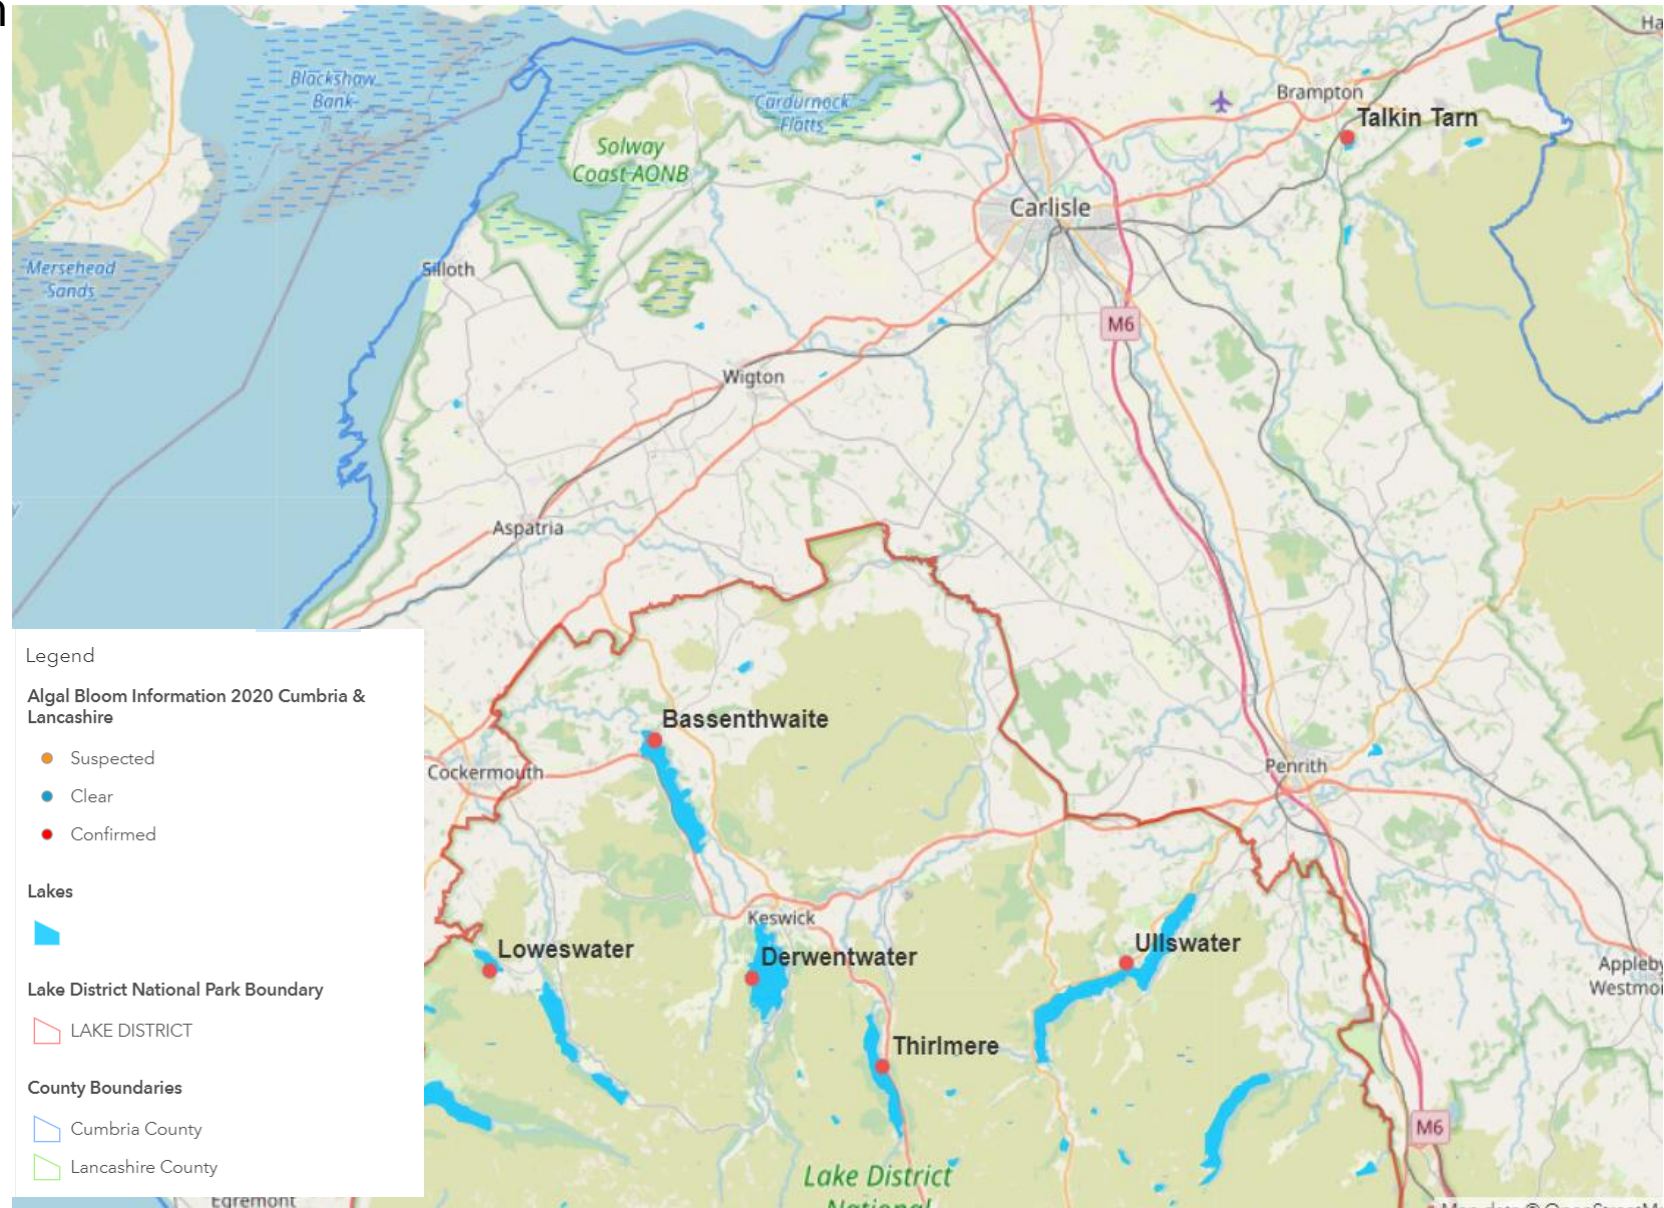

Cumbria and Lancashire Algal Bloom Status Map

Date – 28/10/2022

North Cumbria

[Click here for advice on algal blooms for the public and landowners](#)

Waterbodies with confirmed blooms in 2022 are shown in the map opposite. If you have any sightings or any concerns then please contact the Incident Hotline on 0800 807060 to report.

Confirmed blooms:

- Bassenthwaite
- Ullswater
- Derwentwater
- Thirlmere
- Loweswater
- Talkin Tarn