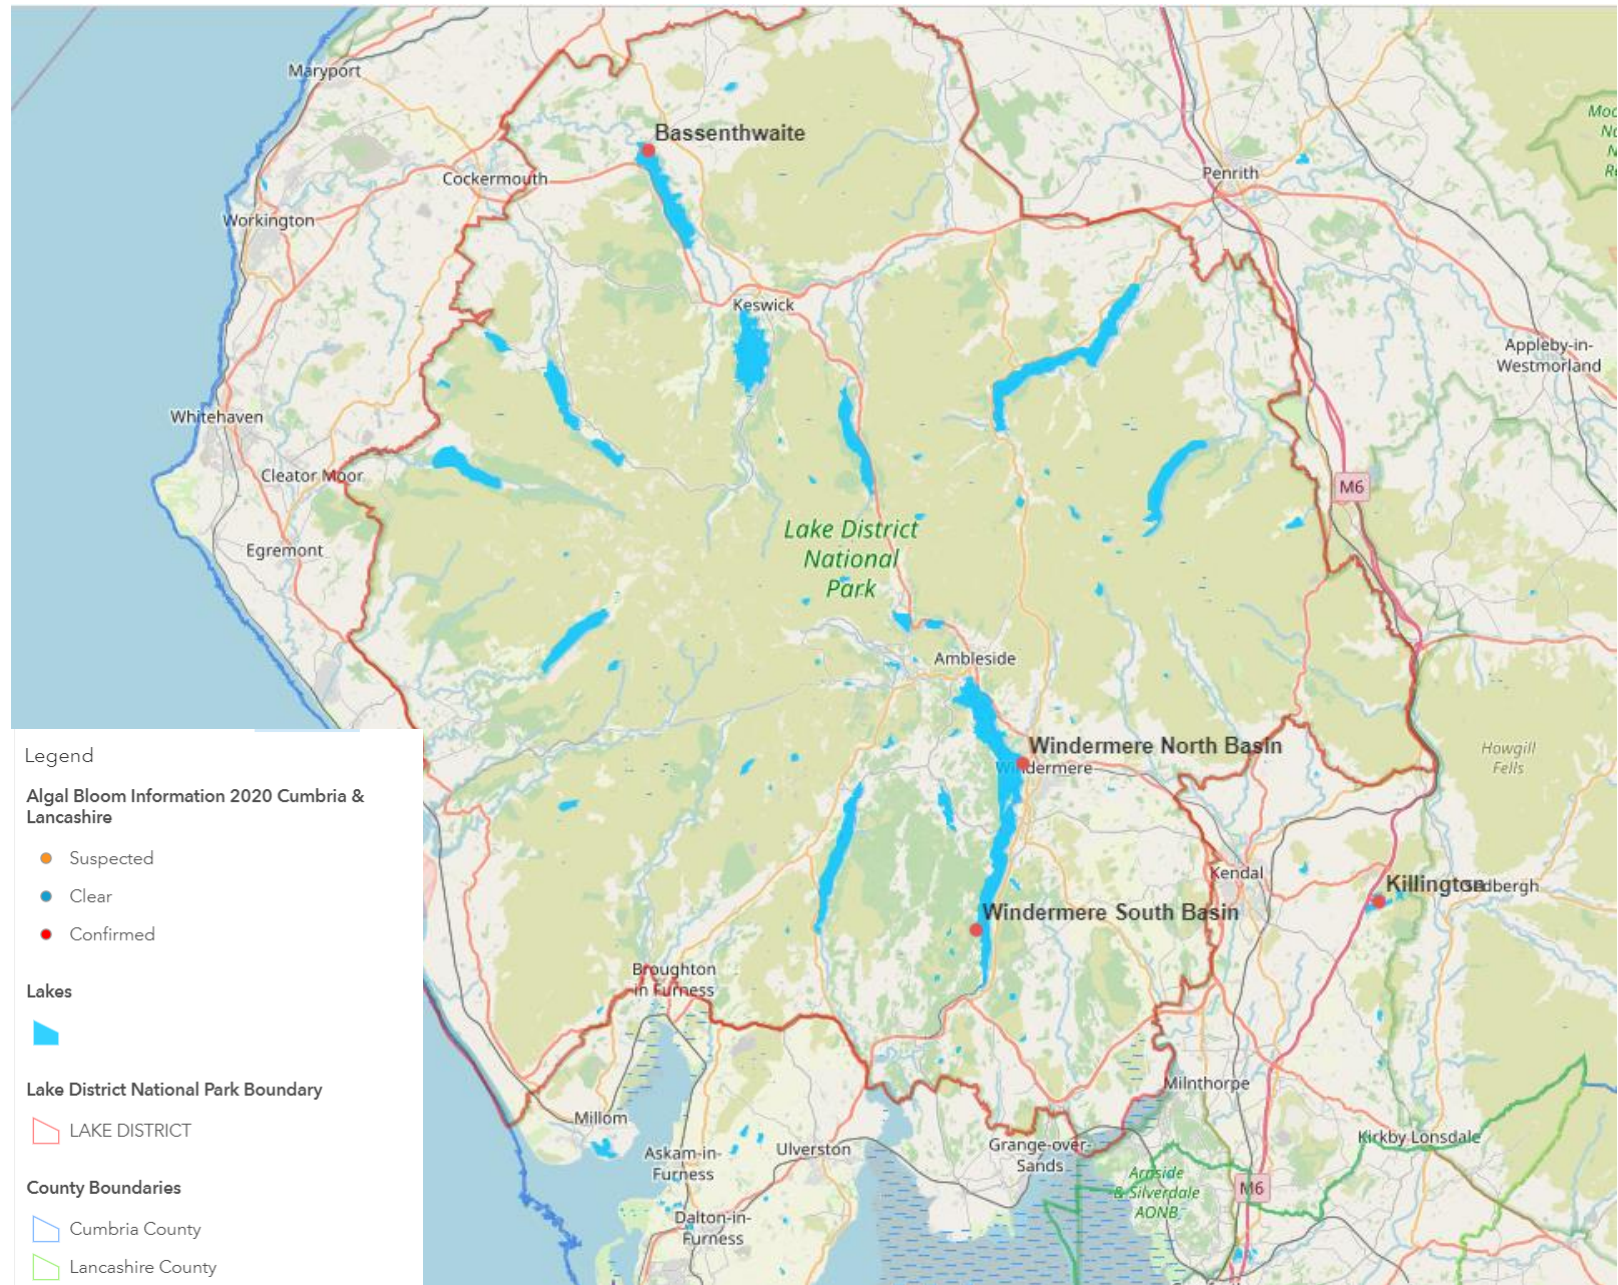

Cumbria and Lancashire Algal Bloom Status Map

Date – 17/06/2022

Cumbria

[Click here for advice on algal blooms for the public and landowners](#)

Waterbodies with confirmed blooms in 2022 are shown in the map opposite with the exact locations and last report of a suspected bloom found [here](#). If you have any sightings or any concerns then please contact the Incident Hotline on 0800 807060 to report.

Confirmed blooms:

- Killington
- Bassenthwaite
- Windermere South Basin
- Windermere North Basin

There are currently no reported blooms in Lancashire

Legend

Algal Bloom Information 2020 Cumbria & Lancashire

- Suspected
- Clear
- Confirmed

Lakes

Lake District National Park Boundary

LAKE DISTRICT

County Boundaries

- Cumbria County
- Lancashire County