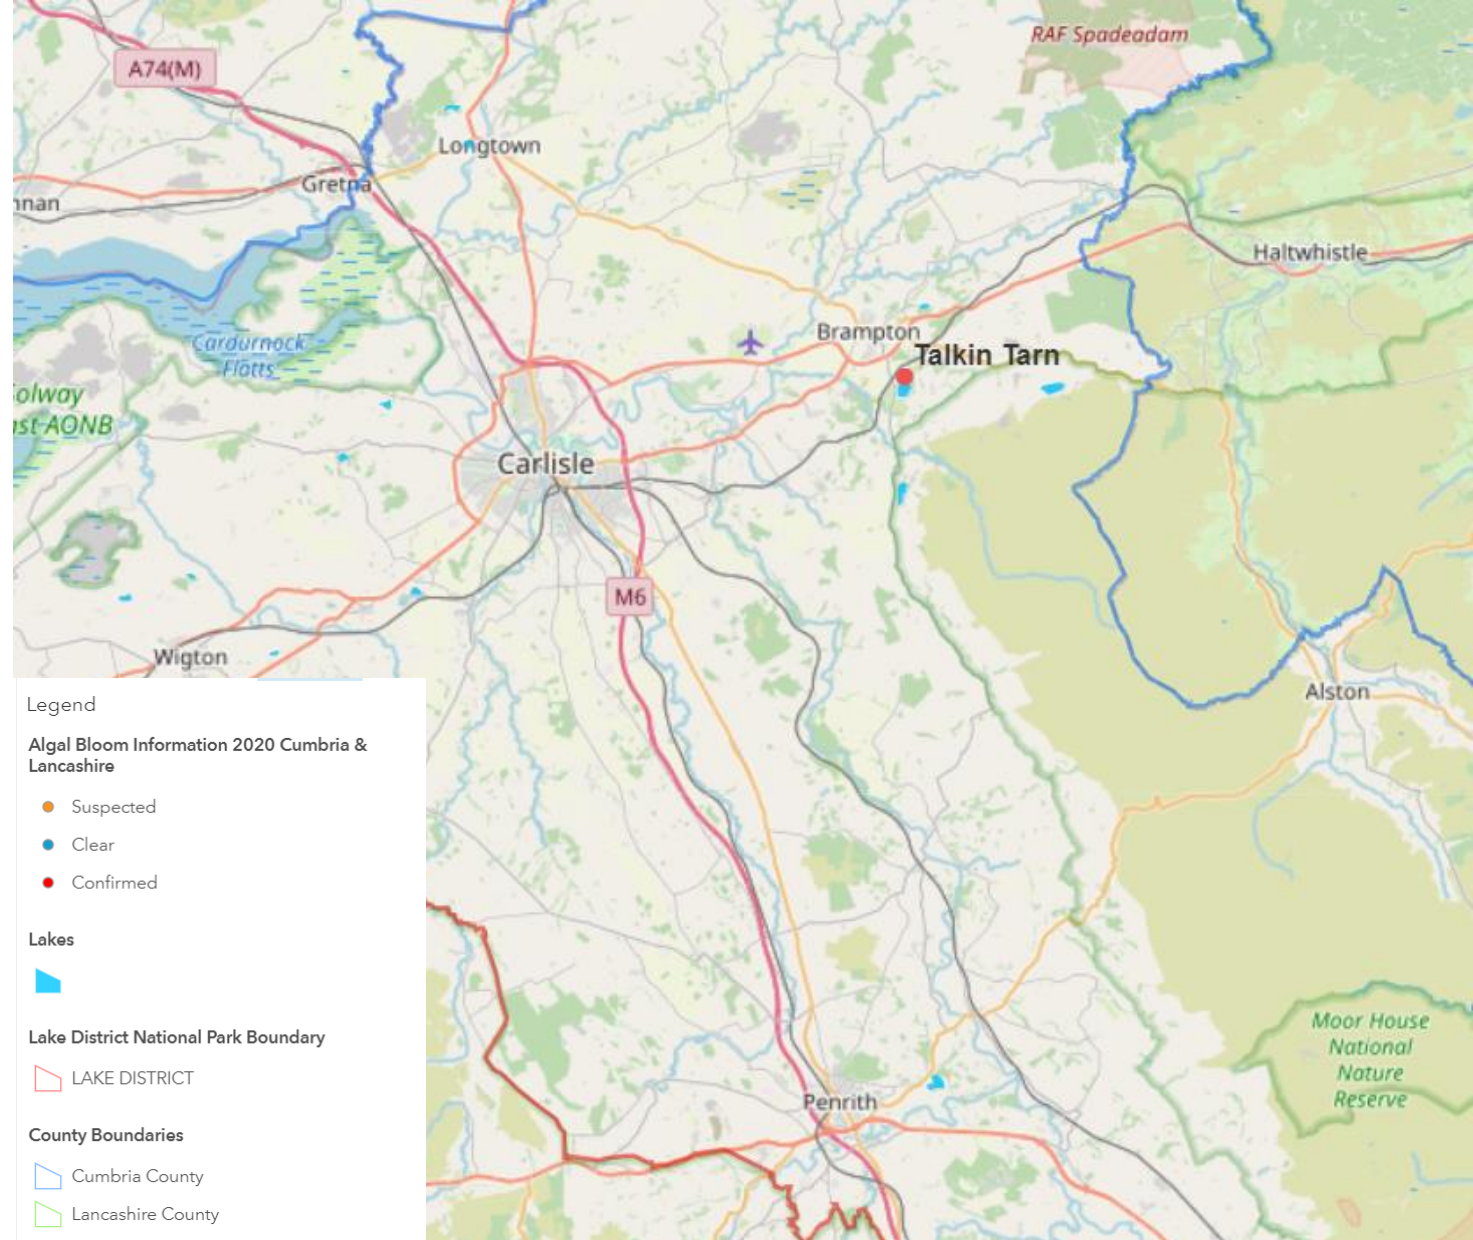

Cumbria and Lancashire Algal Bloom Status Map

Date – 15/10/2021

North Cumbria

Our labs are now open to analyse Blue-green algae samples, so if you have any sightings or any concerns then please contact the Incident Hotline on 0800 807060 to report.

[Click here for advice on algal blooms for the public and landowners](#)

Waterbodies with suspected blooms in 2021 are shown in the map opposite with the exact locations and last report of a suspected bloom can be found [here](#):

Recent reported blooms:

- Talkin Tarn