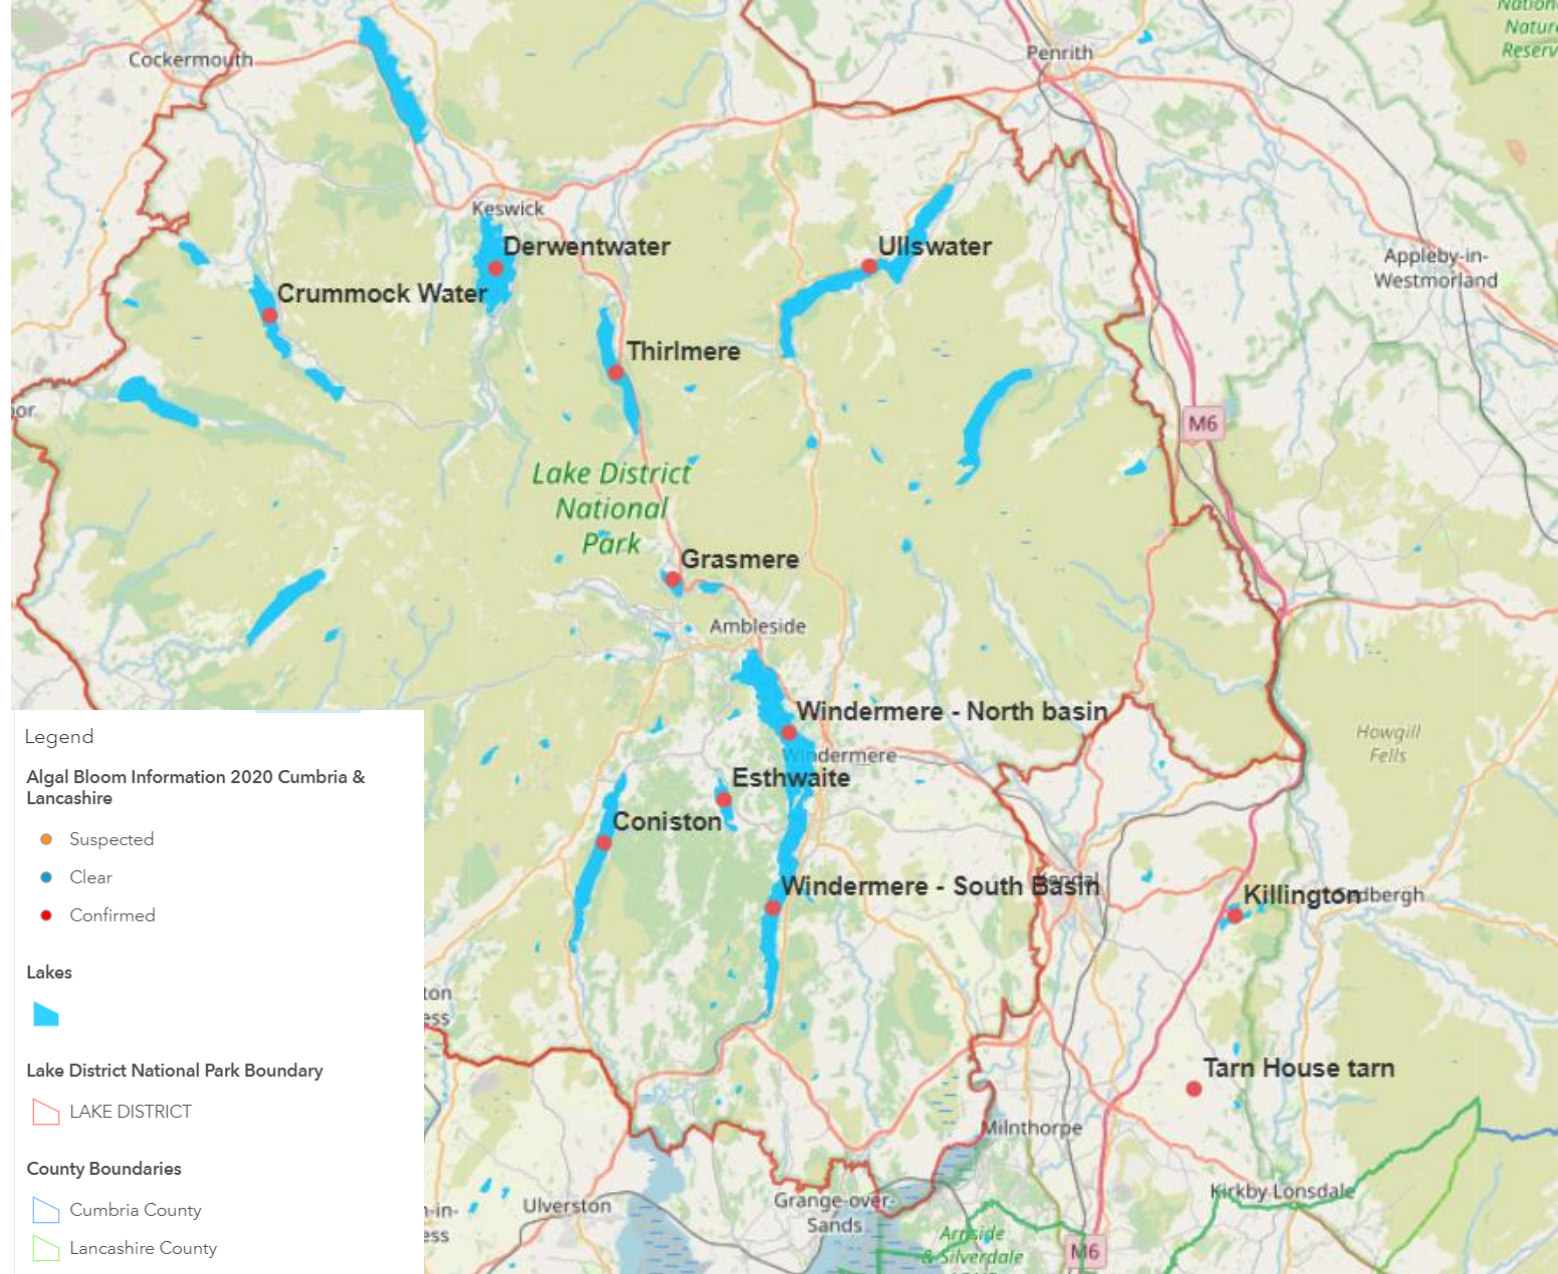

Cumbria and Lancashire Algal Bloom Status Map

Date – 15/10/2021

Cumbria

Our labs are now open to analyse Blue-green algae samples, so if you have any sightings or any concerns then please contact the Incident Hotline on 0800 807060 to report.

[Click here for advice on algal blooms for the public and landowners](#)

Waterbodies with suspected blooms in 2021 are shown in the map opposite with the exact locations and last report of a suspected bloom can be found [here](#):

Recent reported blooms:

- Derwent Water
- Windermere – North basin
- Windermere – South Basin
- Ullswater
- Coniston
- Thirlmere
- Grasmere
- Killington
- Esthwaite
- Crummock Water

Cumbria and Lancashire Algal Bloom Status Map